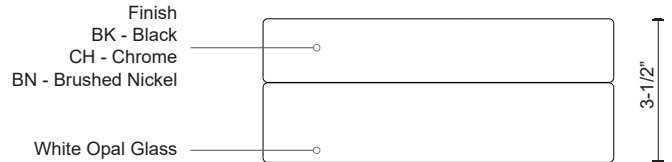

LOMITA
FM2011
 FLUSH MOUNT

PROJECT

FM2011-BN
Brushed Nickel

FM2011-CH
Chrome

FM2011-BK
Black

SPECIFICATION DETAILS

* For custom options, consult factory for details.

Fixture Dimensions	D11" x H3-1/2"
Light Source	AC LED Module
Wattage	15W
Total Lumens	1300lm
Delivered Lumens	BN-1023lm; CH-948lm;
Voltage	120V
Color Temperature	3000K
CRI (Ra)	90CRI
Optional Color Temps	2700K - 5000K Available, Minimum Order Quantities Apply
LED Rated Life	50,000 hours
Dimming	100% - 10%, ELV Dimmer (Not Included)
Glass Details	Opal Glass
Location	Dry
Compliance	T24-JA8
Warranty	5 Years
Mounting Style	All Orientation; Ceiling and Wall;
CEC Title 24 JA8	Yes, JA8-19

DESCRIPTION

Single LED flush mount ceiling fixture with round white opal glass. Metal details in black, brushed nickel or chrome finish, and is equipped with our powerful 120V AC LED technology

COMMENT

KUZCO