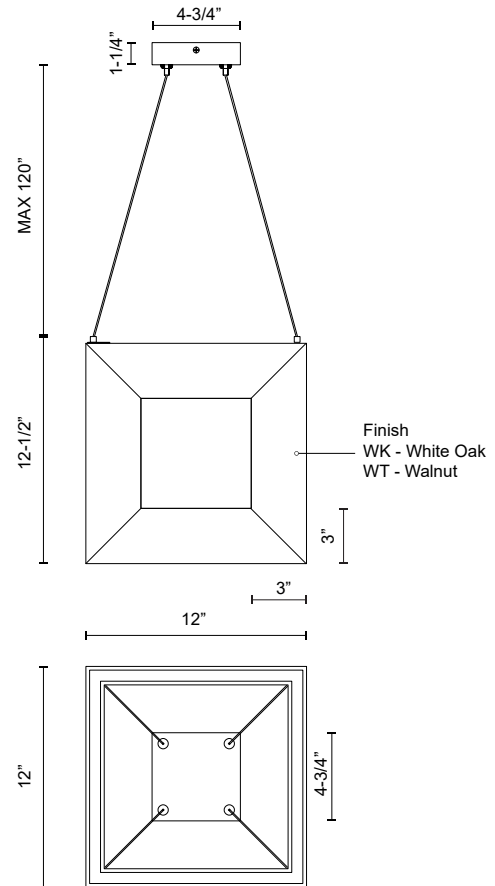

MORINA PD32901

PENDANTS

PROJECT

SPECIFICATION DETAILS

* For custom options, consult factory for details.

Fixture Dimensions	L12" x W12" x H12-1/2"
Light Source	LED with DC Driver
Wattage	20W
Total Lumens	1600lm
Delivered Lumens	700lm
Voltage	120V
Color Temperature	3000K
CRI (Ra)	90CRI
Optional Color Temps	2700K - 5000K Available, Minimum Order Quantities Apply
LED Rated Life	50,000 hours
Dimming	100% - 10%, TRIAC or ELV Dimmer (Not Included)
Diffuser Details	White Silicone
Adjustable	Yes
Wire Length	120" Max
Wire Type	WK - White; WT - Black
Minimum Hang Height	24"
Location	Dry
Compliance	T24-JA8
Warranty	5 Years
Illumination Direction	Up/Down
CEC Title 24 JA8	Yes, JA8-19
Canopy Dimensions	L4-3/4" x W4-3/4" x H1-1/4"

DESCRIPTION

The Morina Collection is a fantastic way to bring natural tones and geometric designs inside the home. Stunning wood veneer provides a home for the frosted silicone diffuser and delivers ample up-and-down lighting that's great for any space in the home. The modern cubist shapes and white oak or walnut color options blend well with modern décor or rustic-style interiors.

KUZCO

19054 28TH AVENUE
SURREY - BC V3Z 6M3
CANADA

WWW.KUZCOLIGHTING.COM

COMMENT