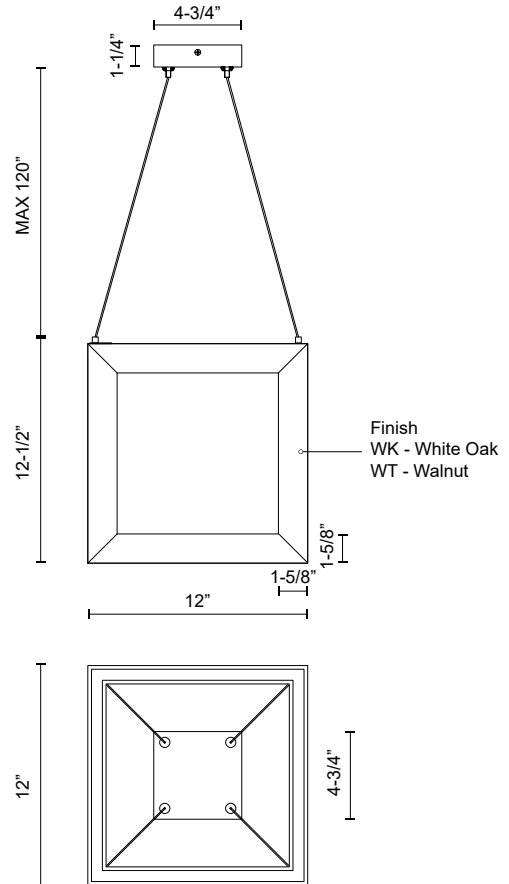

MORINA PD32912

PENDANTS

PROJECT

SPECIFICATION DETAILS

* For custom options, consult factory for details.

Fixture Dimensions	L12" x W12" x H12-1/2"
Light Source	LED with DC Driver
Wattage	20W
Total Lumens	1600lm
Delivered Lumens	700lm
Voltage	120V
Color Temperature	3000K
CRI (Ra)	90CRI
Optional Color Temps	2700K - 5000K Available, Minimum Order Quantities Apply
LED Rated Life	50,000 hours
Dimming	100% - 10%, TRIAC or ELV Dimmer (Not Included)
Diffuser Details	White Silicone
Adjustable	Yes
Wire Length	120" Max
Wire Type	WK - White; WT - Black
Minimum Hang Height	24"
Location	Dry
Compliance	T24-JA8
Warranty	5 Years
Illumination Direction	Up/Down
CEC Title 24 JA8	Yes, JA8-19
Canopy Dimensions	L4-3/4" x W4-3/4" x H1-1/4"

DESCRIPTION

The Morina Collection is a fantastic way to bring natural tones and geometric designs inside the home. Stunning wood veneer provides a home for the frosted silicone diffuser and delivers ample up-and-down lighting that's great for any space in the home. The modern cubist shapes and white oak or walnut color options blend well with modern décor or rustic-style interiors.

KUZCO

19054 28TH AVENUE
SURREY - BC V3Z 6M3
CANADA

WWW.KUZCOLIGHTING.COM

COMMENT