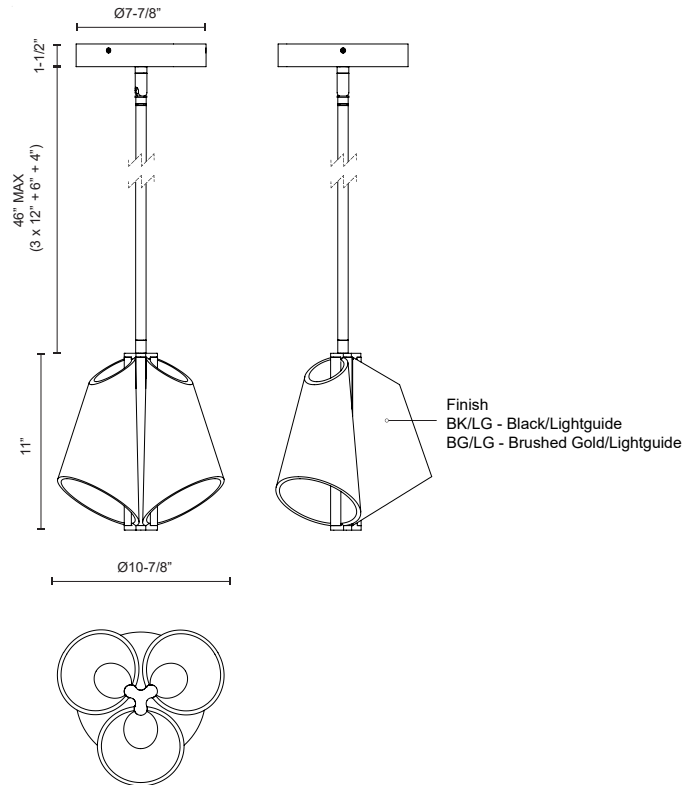

MULBERRY PD62511

PENDANTS

PROJECT

PD62511-BK/LG
Black/Light Guide

PD62511-BG/LG
Brushed Gold/Light
Guide

SPECIFICATION DETAILS

* For custom options, consult factory for details.

Fixture Dimensions	D10-7/8" x H11"
Light Source	LED with DC Driver
Wattage	44W
Total Lumens	3520lm
Delivered Lumens	BG/LG-1682lm*; BK/LG-1800lm*;
Voltage	120V
Color Temperature	3000K
CRI (Ra)	90CRI
Optional Color Temps	2700K - 5000K Available, Minimum Order Quantities Apply
LED Rated Life	50,000 hours
Dimming	100% - 10%, TRIAC or ELV Dimmer (Not Included)
Diffuser Details	Acrylic diffuser
Shade Details	Clear Acrylic Light Guide Shade
Adjustable	Yes
Rod Length	46" Max (3x12" + 1x6" + 1x4")
Wire Length	72" Max
Minimum Hang Height	20"
Ceiling Adaptor	Yes, Up to 45 Degrees
Location	Dry
Warranty	5 Years
Canopy Dimensions	D7-7/8" x H1-1/2"

DESCRIPTION

Classic shapes take new form in the stunning new Mulberry collection. Minimal, modern forged bodies and striking edge lit shades make up this one-of-a-kind collection. Each shade of the Mulberry is crafted with clear etched acrylic, creating the modern glow seen throughout the pieces of this collection. Available in both Brushed Gold or Matte Black accents.