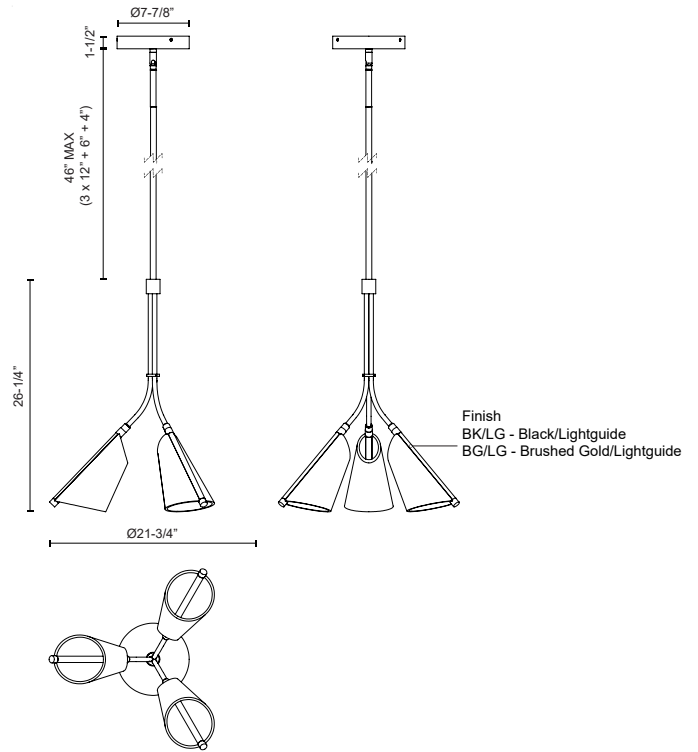

MULBERRY PD62622

PENDANTS

PROJECT

PD62622-BG/LG
Brushed Gold/Light
Guide

PD62622-BK/LG
Black/Light Guide

SPECIFICATION DETAILS

* For custom options, consult factory for details.

Fixture Dimensions	D21-3/4" x H26-1/4"
Light Source	LED with DC Driver
Wattage	44W
Total Lumens	3520lm
Delivered Lumens	BG/LG-1682lm*; BK/LG-1800lm*;
Voltage	120V
Color Temperature	3000K
CRI (Ra)	90CRI
Optional Color Temps	2700K - 5000K Available, Minimum Order Quantities Apply
LED Rated Life	50,000 hours
Dimming	100% - 10%, TRIAC or ELV Dimmer (Not Included)
Diffuser Details	Acrylic diffuser
Shade Details	Clear Acrylic Light Guide Shade
Adjustable	Yes
Rod Length	46" Max (3x12" + 1x6" + 1x4")
Wire Length	72" Max
Minimum Hang Height	34"
Ceiling Adaptor	Yes, Up to 45 Degrees
Location	Dry
Warranty	5 Years
Canopy Dimensions	D7-7/8" x H1-1/2"

DESCRIPTION

Classic shapes take new form in the stunning new Mulberry collection. Minimal, modern forged bodies and striking edge lit shades make up this one-of-a-kind collection. Each shade of the Mulberry is crafted with clear etched acrylic, creating the modern glow seen throughout the pieces of this collection. Available in both Brushed Gold or Matte Black accents.