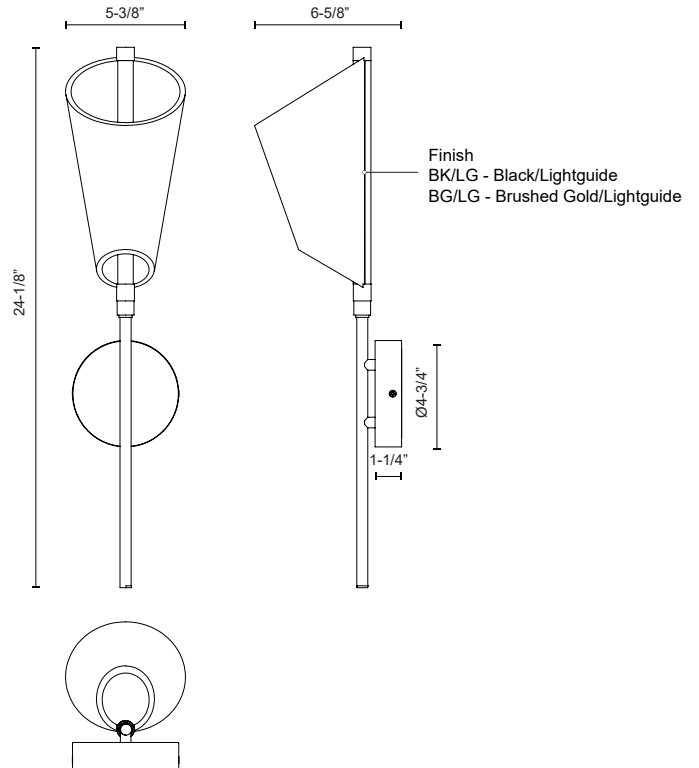

MULBERRY WS62524

WALL

PROJECT

WS62524-BG/LG
Brushed Gold/Light
Guide

WS62524-BK/LG
Black/Light Guide

SPECIFICATION DETAILS

* For custom options, consult factory for details.

Fixture Dimensions	W5-3/8" x H24-1/8" x E6-5/8"
Light Source	LED with DC Driver
Wattage	17W
Total Lumens	1120lm
Delivered Lumens	BG/LG-654lm; BK/LG-700lm;
Voltage	120V
Color Temperature	3000K
CRI (Ra)	90CRI
Optional Color Temps	2700K - 5000K Available, Minimum Order Quantities Apply
LED Rated Life	50,000 hours
Dimming	100% - 10%, TRIAC or ELV Dimmer (Not Included)
Diffuser Details	Acrylic diffuser
Shade Details	Clear Acrylic Light Guide Shade
Location	Dry
Warranty	5 Years
Mounting Style	All Orientation; Wall;
Canopy Dimensions	D4-3/4" x E1-1/4"

DESCRIPTION

Classic shapes take new form in the stunning new Mulberry collection. Minimal, modern forged bodies and striking edge lit shades make up this one-of-a-kind collection. Each shade of the Mulberry is crafted with clear etched acrylic, creating the modern glow seen throughout the pieces of this collection. Available in both Brushed Gold or Matte Black accents.