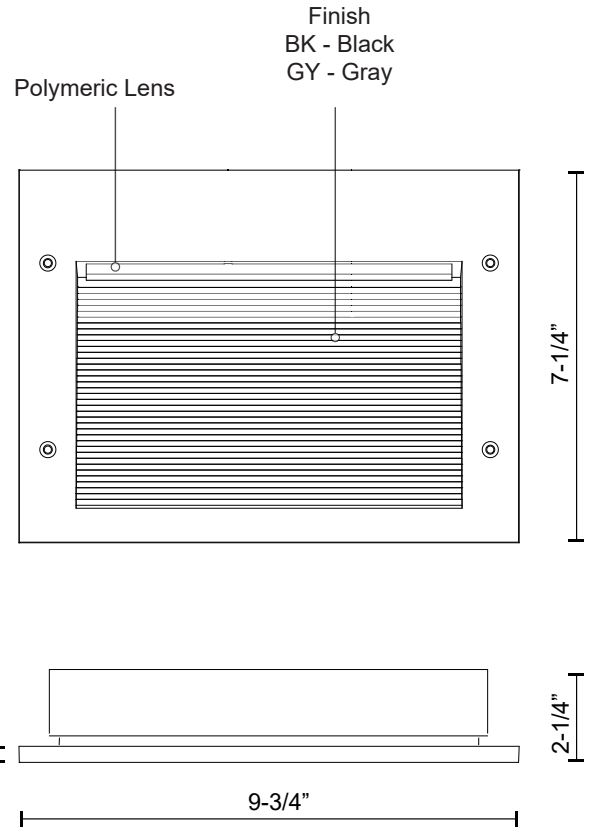

**NEWPORT
ER7108
STEP LIGHTS**

PROJECT

ER7108-BK
Black

ER7108-GY
Gray

SPECIFICATION DETAILS

* For custom options, consult factory for details.

Fixture Dimensions	W9-3/4" x H7-1/4" x E2-1/4"
Light Source	AC LED Module
Wattage	9W
Total Lumens	600lm
Delivered Lumens	BK-241lm; GY-303lm;
Voltage	120V
Color Temperature	3000K
CRI (Ra)	90CRI
Optional Color Temps	2700K - 5000K Available, Minimum Order Quantities Apply
LED Rated Life	50,000 hours
Dimming	100% - 10%, ELV Dimmer (Not Included)
Glass Details	Frosted Glass
Back Box Details	ER7108-CBOX(Wet Location)(Sold Separately); ER7108-MBOX(Dry Location)(Sold Separately);
ADA Compliant	Yes
Location	Wet
Compliance	ADA
Warranty	5 Years

DESCRIPTION

This exterior recessed light is a classic, rectangle-shaped, 8 inch tall die-cast aluminum recessed light and utilizes LED light sources. The housing is designed to light an exterior or interior staircase or any other area that calls for a lighting from a concealed aperture. Choose from black or gray powder coat. Requires either back-box with fixture ER7108-MBOX (Dry Location) or ER7108-CBOX (Wet Location). Back-box sold separately.