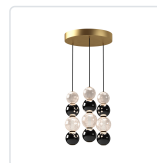

## ONYX MP321803

FIXTURE DIMENSIONS	D14-5/8" x H15-1/8"
LIGHT SOURCE	LED with DC Driver
WATTAGE	28W
TOTAL LUMENS	2100lm
DELIVERED LUMENS	1560lm*
VOLTAGE	120V
COLOR TEMPERATURE	3000K
CRI (RA)	90CRI
DIMMABLE	Yes, TRIAC or ELV Dimmer (Not Included)
DIFFUSER DETAILS	Clear Carved Acrylic
MATERIAL	Aluminum + Steel
WIRE LENGTH	144" Max
MINIMUM HANG HEIGHT	18"
LOCATION	Dry
CANOPY DIMENSIONS	D13-7/8" x H2"
BRAND	Alora

### AVAILABLE FINISHES:

MP321803NB  
Natural Brass

MP321803PN  
Polished Nickel

\*For complete warranty terms, please visit: [www.aloralighting.com/warranty](http://www.aloralighting.com/warranty)