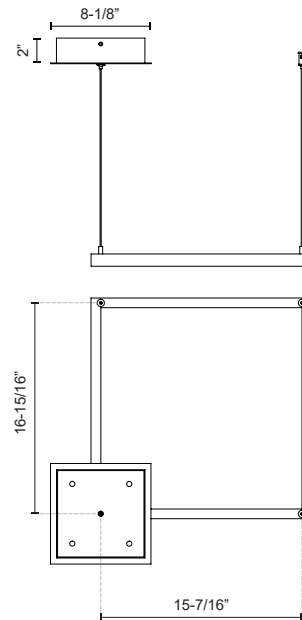

PIAZZA
PD88118
PENDANTS

PROJECT

PD88118-BK
Black

PD88118-WH
White

SPECIFICATION DETAILS

* For custom options, consult factory for details.

Fixture Dimensions	L17-3/4" x W17-3/4" x H1-3/8"
Light Source	LED with DC Driver
Wattage	39W
Total Lumens	2810lm
Delivered Lumens	BK-1280lm*; WH-1720lm*;
Voltage	120V
Color Temperature	3000K
CRI (Ra)	90CRI
Optional Color Temps	2700K - 5000K Available, Minimum Order Quantities Apply
LED Rated Life	50,000 hours
Dimming	100% - 10%, TRIAC or ELV Dimmer (Not Included)
Diffuser Details	Frosted Silicone Diffuser
Adjustable	Yes
Wire Length	120" Max
Wire Type	BK - Black Wire; WH - Clear Wire;
Location	Dry
Warranty	5 Years
Illumination Direction	Downlight
Canopy Dimensions	L8-1/8" x W8-1/8" x H2"

DESCRIPTION

Extruded aluminum with rectangular profile. Flush silicone diffuser. Matte powder-coated finish. Down light. Duo canopy mounting style

Side Canopy Option

KUZCO

19054 28TH AVENUE
SURREY - BC V3Z 6M3
CANADA