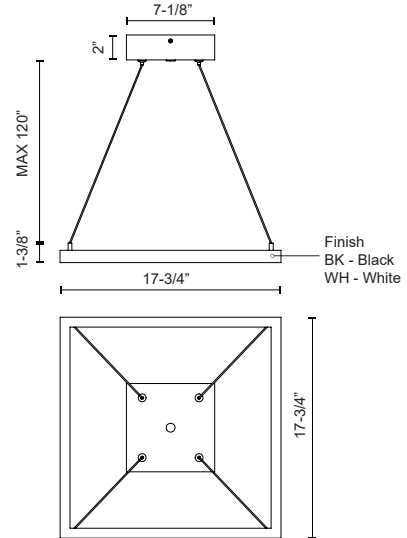

PIAZZA
PD88118
PENDANTS

PROJECT

PD88118-BK
Black

PD88118-WH
White

SPECIFICATION DETAILS

* For custom options, consult factory for details.

Fixture Dimensions	L17-3/4" x W17-3/4" x H1-3/8"
Light Source	LED with DC Driver
Wattage	39W
Total Lumens	2810lm
Delivered Lumens	BK-1280lm*; WH-1720lm*;
Voltage	120V
Color Temperature	3000K
CRI (Ra)	90CRI
Optional Color Temps	2700K - 5000K Available, Minimum Order Quantities Apply
LED Rated Life	50,000 hours
Dimming	100% - 10%, TRIAC or ELV Dimmer (Not Included)
Diffuser Details	Frosted Silicone Diffuser
Adjustable	Yes
Wire Length	120" Max
Wire Type	BK - Black Wire; WH - Clear Wire;
Location	Dry
Warranty	5 Years
Illumination Direction	Downlight
Canopy Dimensions	L8-1/8" x W8-1/8" x H2"

DESCRIPTION

Extruded aluminum with rectangular profile. Flush silicone diffuser. Matte powder-coated finish. Down light. Duo canopy mounting style

Side Canopy Option

KUZCO

19054 28TH AVENUE
SURREY - BC V3Z 6M3
CANADA