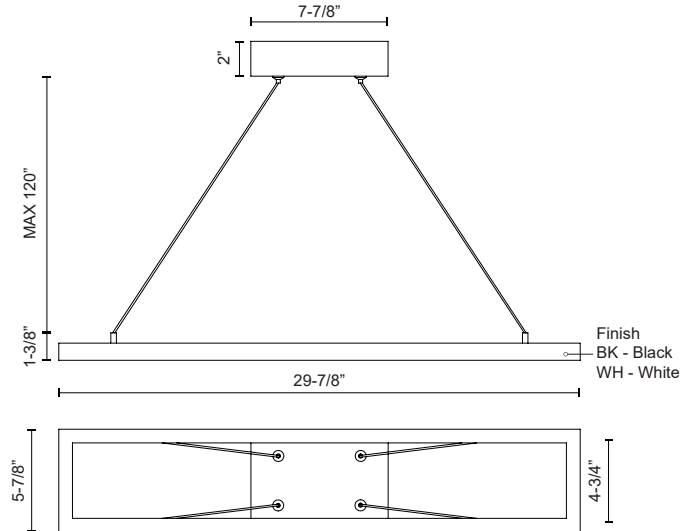

PIAZZA PD88530

PENDANTS

PROJECT

PD88530-BK
Black

PD88530-WH
White

SPECIFICATION DETAILS

* For custom options, consult factory for details.

Fixture Dimensions	L29-7/8" x W5-7/8" x H1-3/8"
Light Source	LED with DC Driver
Wattage	40W
Total Lumens	2810lm
Delivered Lumens	BK-1280lm*; WH-1720lm*;
Voltage	120V
Color Temperature	3000K
CRI (Ra)	90CRI
Optional Color Temps	2700K - 5000K Available, Minimum Order Quantities Apply
LED Rated Life	50,000 hours
Dimming	100% - 10%, TRIAC or ELV Dimmer (Not Included)
Diffuser Details	Frosted Silicone Diffuser
Adjustable	Yes
Wire Length	120" Max
Wire Type	BK - Black Wire; WH - Clear Wire;
Location	Dry
Warranty	5 Years
Illumination Direction	Downlight
Canopy Dimensions	L7-7/8" x W4-3/4" x H2"

DESCRIPTION

Extruded aluminum with rectangular profile. Flush silicone diffuser. Matte powder-coated finish. Down light

KUZCO

19054 28TH AVENUE
SURREY - BC V3Z 6M3
CANADA

WWW.KUZCOLIGHTING.COM

COMMENT