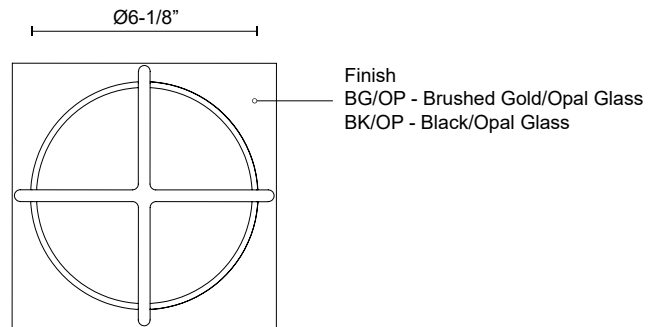

**REGALO**  
**FM45907**  
 FLUSH MOUNT

PROJECT

**DESCRIPTION**

The Regalo Collection is all about simple lighting with an elevated design. Cake-like opal glass diffusers are wrapped like presents with sculptural metal details tied to your choice of Powder-Coated Black or Brushed Gold finishes. Available in 7-inch and 10-inch size options to fit your style and lighting demands.

FM45907-BK/OP  
 Black/Opal Glass

FM45907-BG/OP  
 Brushed Gold/Opal Glass

**SPECIFICATION DETAILS**

\* For custom options, consult factory for details.

<b>Fixture Dimensions</b>	L7-1/8" x W7-1/8" x H4"
<b>Light Source</b>	AC LED Module
<b>Wattage</b>	13W
<b>Total Lumens</b>	1020lm*
<b>Delivered Lumens</b>	480lm
<b>Voltage</b>	120V
<b>Color Temperature</b>	3000K
<b>CRI (Ra)</b>	90CRI
<b>Optional Color Temps</b>	2700K - 5000K Available, Minimum Order Quantities Apply
<b>LED Rated Life</b>	50,000 hours
<b>Dimming</b>	100% - 10%, ELV Dimmer (Not Included)
<b>Glass Details</b>	Opal Glass
<b>Location</b>	Dry
<b>Warranty</b>	5 Years
<b>Illumination Direction</b>	Down