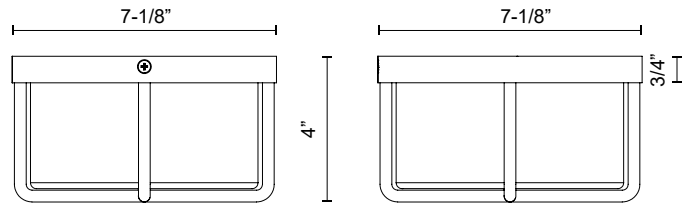

FM45907-BK/OP  
 Black/Opal Glass

FM45907-BG/OP  
 Brushed Gold/Opal Glass

**SPECIFICATION DETAILS**

\* For custom options, consult factory for details.

<b>Fixture Dimensions</b>	L7-1/8" x W7-1/8" x H4"
<b>Light Source</b>	AC LED Module
<b>Wattage</b>	13W
<b>Total Lumens</b>	1020lm*
<b>Delivered Lumens</b>	480lm
<b>Voltage</b>	120V
<b>Color Temperature</b>	3000K
<b>CRI (Ra)</b>	90CRI
<b>Optional Color Temps</b>	2700K - 5000K Available, Minimum Order Quantities Apply
<b>LED Rated Life</b>	50,000 hours
<b>Dimming</b>	100% - 10%, ELV Dimmer (Not Included)
<b>Glass Details</b>	Opal Glass
<b>Location</b>	Dry
<b>Warranty</b>	5 Years
<b>Illumination Direction</b>	Down