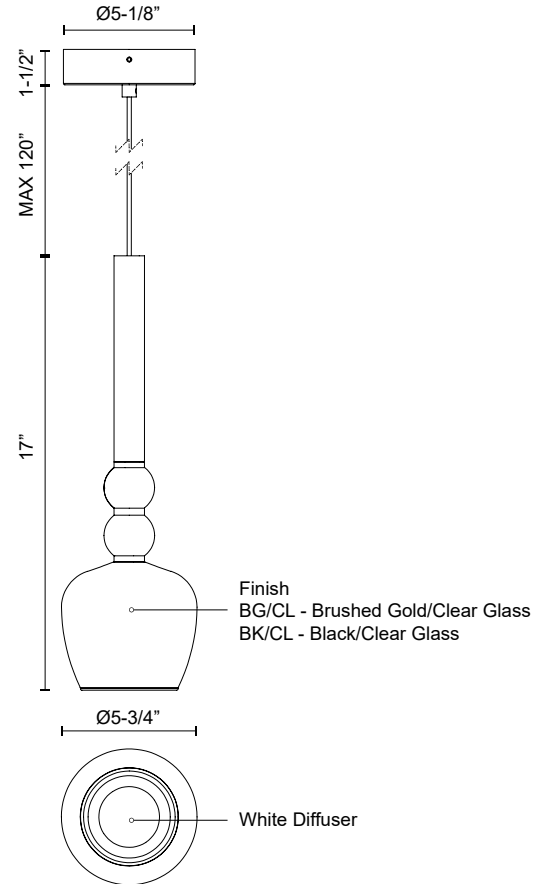

RISE PD30501

PENDANTS

PROJECT

PD30501-BG/CL
Brushed Gold/Clear

PD30501-BK/CL
Black/Clear

SPECIFICATION DETAILS

* For custom options, consult factory for details.

Fixture Dimensions	D5-3/4" x H17"
Light Source	LED with DC Driver
Wattage	14W
Total Lumens	1080lm
Delivered Lumens	480lm
Voltage	120V
Color Temperature	3000K
CRI (Ra)	90CRI
Optional Color Temps	2700K - 5000K Available, Minimum Order Quantities Apply
LED Rated Life	50,000 hours
Dimming	100% - 10%, TRIAC or ELV Dimmer (Not Included)
Diffuser Details	White Diffuser
Glass Details	Clear Glass
Adjustable	Yes
Wire Length	120" Max
Wire Type	Black
Minimum Hang Height	20"
Location	Dry
Compliance	T24-JA8
Warranty	5 Years
Illumination Direction	Up/Down
CEC Title 24 JA8	Yes, JA8-19
Canopy Dimensions	D5-1/8" x H1-1/2"

DESCRIPTION

The Rise Collection is a captivating display of modern design. These slender mini pendants boast delicate opal spheres and deliver an abundance of light with just the right amount of warmth. Available in black or brushed gold options, with a variety of clear glass shades to choose from.