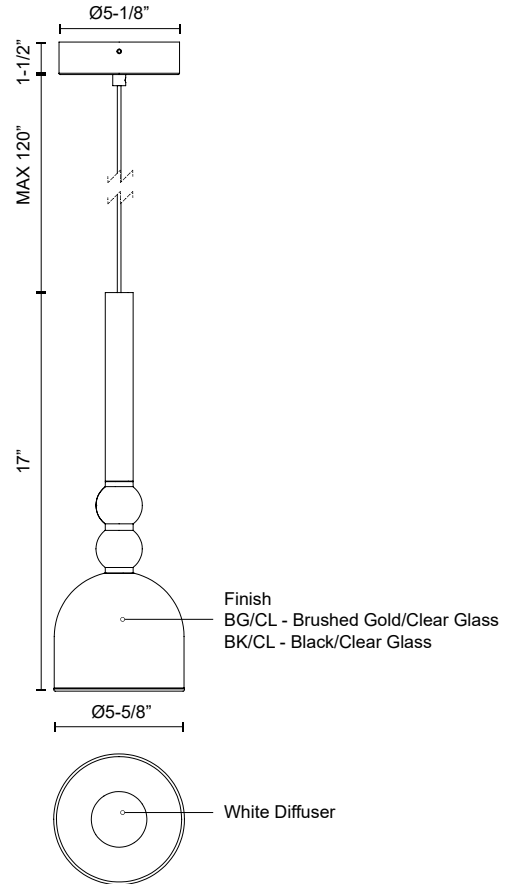

RISE PD30505

PENDANTS

PROJECT

PD30505-BG/CL
Brushed Gold/Clear

PD30505-BK/CL
Black/Clear

SPECIFICATION DETAILS

* For custom options, consult factory for details.

Fixture Dimensions	D5-5/8" x H17"
Light Source	LED with DC Driver
Wattage	14W
Total Lumens	1080lm
Delivered Lumens	480lm
Voltage	120V
Color Temperature	3000K
CRI (Ra)	90CRI
Optional Color Temps	2700K - 5000K Available, Minimum Order Quantities Apply
LED Rated Life	50,000 hours
Dimming	100% - 10%, TRIAC or ELV Dimmer (Not Included)
Diffuser Details	White Diffuser
Glass Details	Clear Glass
Adjustable	Yes
Wire Length	120" Max
Wire Type	Black
Minimum Hang Height	20"
Location	Dry
Compliance	T24-JA8
Warranty	5 Years
Illumination Direction	Up/Down
CEC Title 24 JA8	Yes, JA8-19
Canopy Dimensions	D5-1/8" x H1-1/2"

DESCRIPTION

The Rise Collection is a captivating display of modern design. These slender mini pendants boast delicate opal spheres and deliver an abundance of light with just the right amount of warmth. Available in black or brushed gold options, with a variety of clear glass shades to choose from.