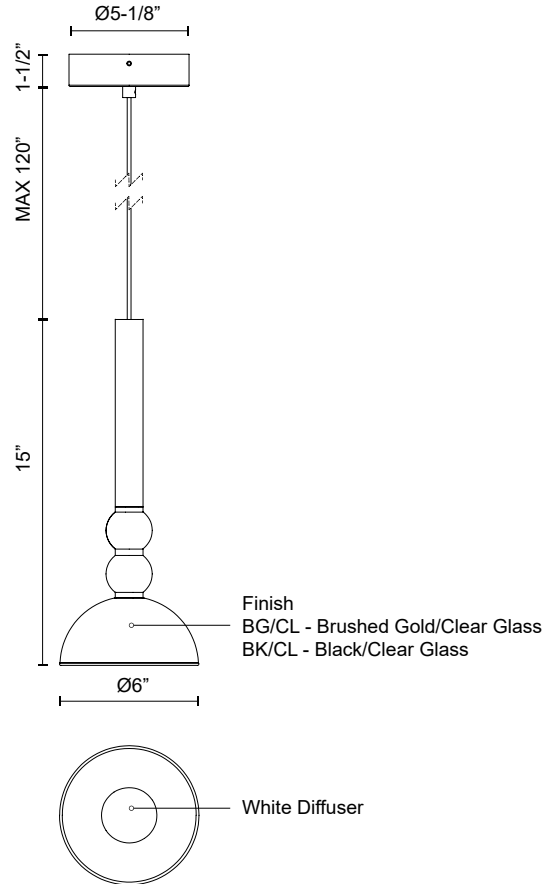

RISE PD30502

PENDANTS

PROJECT

PD30502-BG/CL
Brushed Gold/Clear

PD30502-BK/CL
Black/Clear

SPECIFICATION DETAILS

* For custom options, consult factory for details.

Fixture Dimensions	D6" x H15"
Light Source	LED with DC Driver
Wattage	14W
Total Lumens	1080lm
Delivered Lumens	480lm
Voltage	120V
Color Temperature	3000K
CRI (Ra)	90CRI
Optional Color Temps	2700K - 5000K Available, Minimum Order Quantities Apply
LED Rated Life	50,000 hours
Dimming	100% - 10%, TRIAC or ELV Dimmer (Not Included)
Diffuser Details	White Diffuser
Glass Details	Clear Glass
Adjustable	Yes
Wire Length	120" Max
Wire Type	Black
Minimum Hang Height	18"
Location	Dry
Compliance	T24-JA8
Warranty	5 Years
Illumination Direction	Up/Down
CEC Title 24 JA8	Yes, JA8-19
Canopy Dimensions	D5-1/8" x H1-1/2"

DESCRIPTION

The Rise Collection is a captivating display of modern design. These slender mini pendants boast delicate opal spheres and deliver an abundance of light with just the right amount of warmth. Available in black or brushed gold options, with a variety of clear glass shades to choose from.