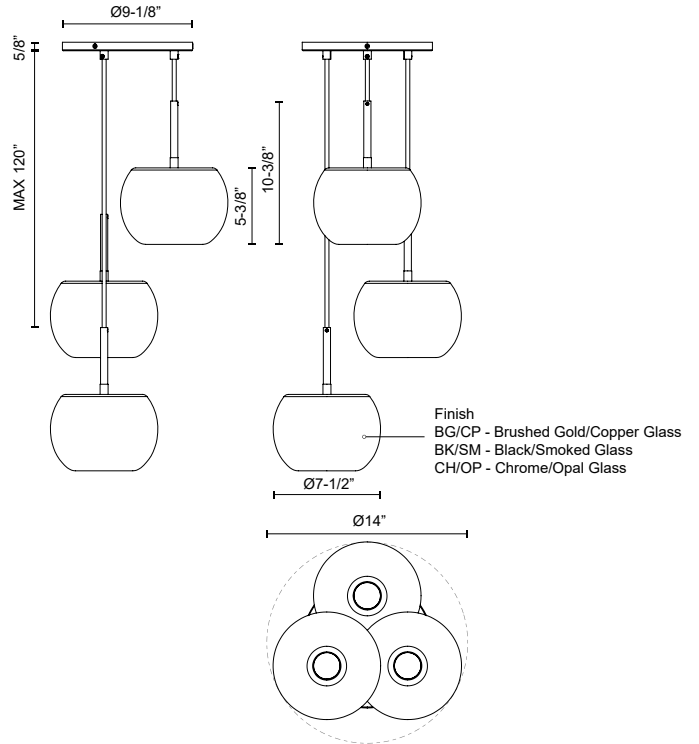

**SAMAR
CH57514
CHANDELIERS**

PROJECT

SPECIFICATION DETAILS

* For custom options, consult factory for details.

Fixture Dimensions	D14" x H10-3/8"
Lamp Type	Incandescent, A15, Medium Base
Wattage	3 x 60W
Voltage	120V
Glass Details	Transition Copper Glass; Transition Copper Glass, Transition Smoked Glass or Transition Opal Glass;
Adjustable	Yes
Wire Length	120" Max
Wire Type	Black
Minimum Hang Height	16"
Location	Dry
Bulbs Included	No
Warranty	5 Years
Illumination Direction	Down
Canopy Dimensions	D9-1/8" x H5/8"

DESCRIPTION

The stunning blown glass shades of the Samar Collection make wonderfully versatile statement pieces or subtle lighting options. The three ombre finishes are gorgeous specimens available in various hanging options that help create a dynamic space through lighting and tone. Each glass finish has three fixture finishes that help create an exciting piece for a unique space in your home.

KUZCO

19054 28TH AVENUE
SURREY - BC V3Z 6M3
CANADA

WWW.KUZCOLIGHTING.COM

COMMENT