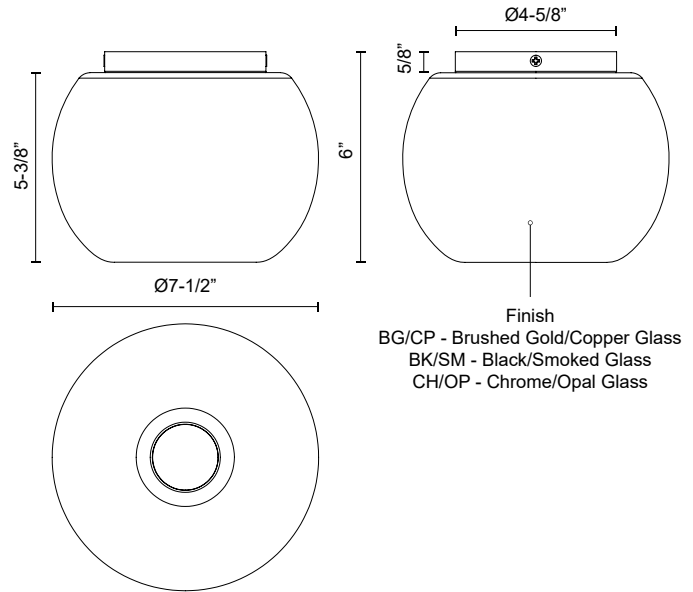

SAMAR
FM57508
 FLUSH MOUNT

PROJECT

DESCRIPTION

The stunning blown glass shades of the Samar Collection make wonderfully versatile statement pieces or subtle lighting options. The three ombre finishes are gorgeous specimens available in various hanging options that help create a dynamic space through lighting and tone. Each glass finish has three fixture finishes that help create an exciting piece for a unique space in your home.

FM57508-BG/CP
 Brushed
 Gold/Copper

FM57508-BK/SM
 Black/Smoked

FM57508-CH/OP
 Chrome/Opal Glass

SPECIFICATION DETAILS

* For custom options, consult factory for details.

Fixture Dimensions	D7-1/2" x H6"
Lamp Type	Incandescent, A15, Medium Base
Wattage	1 x 60W
Voltage	120V
Glass Details	Transition Copper Glass, Transition Smoked Glass or Transition Opal Glass
Location	Dry
Bulbs Included	No
Warranty	5 Years
Illumination Direction	Down
Canopy Dimensions	D4-5/8" x H5/8"