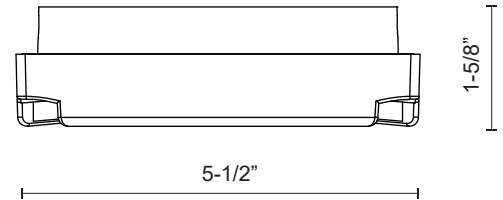

TAC EW4306

WALL

PROJECT

SPECIFICATION DETAILS

* For custom options, consult factory for details.

Fixture Dimensions	W5-1/2" x H5-1/2" x E1-5/8"
Light Source	AC LED Module
Wattage	12W
Total Lumens	800lm
Delivered Lumens	BK-40lm
Voltage	120V
Color Temperature	3000K
CRI (Ra)	90CRI
Optional Color Temps	2700K - 5000K Available, Minimum Order Quantities Apply
LED Rated Life	50,000 hours
Dimming	100% - 10%, ELV Dimmer (Not Included)
Glass Details	Clear Glass
ADA Compliant	Yes
Location	Wet
Compliance	ADA
Warranty	5 Years
Mounting Style	All Orientation; Wall;

DESCRIPTION

X marks the spot. Contrasting foreground and background planar surfaces allow for the light-emitting surfaces to be obscured within the Tac exterior wall fixture. As a graphical and geometric element the lamp amplifies in impact with repetition and pattern. The bold accent is available in simple Black or White powder-coated finishes.

Metal Finish
BK - Black
WH - White

KUZCO

19054 28TH AVENUE
SURREY - BC V3Z 6M3
CANADA

WWW.KUZCOLIGHTING.COM

COMMENT