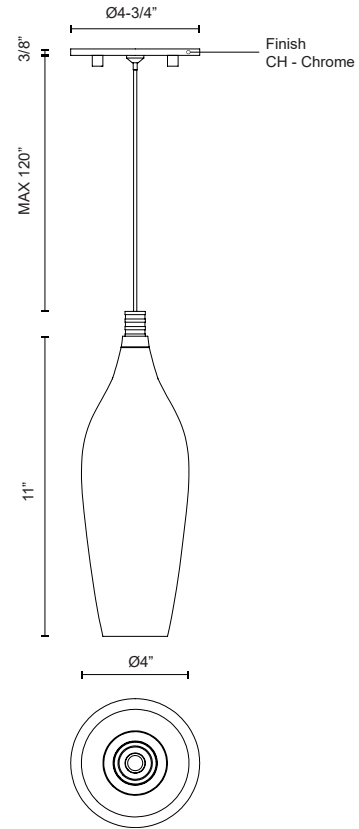

VICTORIA  
PD3004  
PENDANTS

PROJECT

DESCRIPTION

Simplistic elegant single LED pendant with a slender drop clear outer glass and frosted inner glass set together as one piece. New patent pending socket design and Kuzco SSL wire allow this fixture to be 120V AC LED. Metal details in chrome finish. Available in three different glass styles and a variety of multi-pendant options, see series for full details.

SPECIFICATION DETAILS

\* For custom options, consult factory for details.

Fixture Dimensions	D4" x H11"
Light Source	AC LED Module
Wattage	3W
Total Lumens	240lm
Delivered Lumens	CH-181lm
Voltage	120V
Color Temperature	3000K
CRI (Ra)	90CRI
LED Rated Life	50,000 hours
Dimming	100% - 10%, ELV Dimmer (Not Included)
Shade Details	Clear Glass Shade
Glass Details	Opal Glass
Adjustable	Yes
Wire Length	120" Max
Wire Type	Clear SSL Wire
Location	Dry
Warranty	5 Years
Canopy Dimensions	D4-3/4" x H3/8"
Finish Option(s)	Chrome