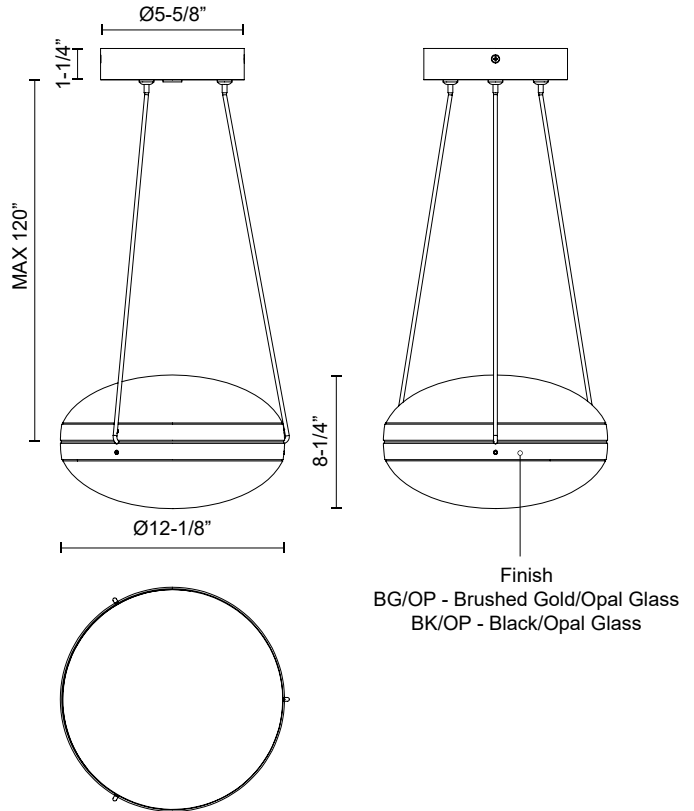

**VIRGO**  
**PD76312**  
PENDANTS

PROJECT

PD76312-BG/OP  
Brushed Gold/Opal  
Glass

PD76312-BK/OP  
Black/Opal Glass

**SPECIFICATION DETAILS**

\* For custom options, consult factory for details.

<b>Fixture Dimensions</b>	D12-1/8" x H8-1/4"
<b>Light Source</b>	LED with DC Driver
<b>Wattage</b>	29W
<b>Total Lumens</b>	2450lm
<b>Delivered Lumens</b>	1150lm
<b>Voltage</b>	120V
<b>Color Temperature</b>	3000K
<b>CRI (Ra)</b>	90CRI
<b>Optional Color Temps</b>	2700K - 5000K Available, Minimum Order Quantities Apply
<b>LED Rated Life</b>	50,000 hours
<b>Dimming</b>	100% - 10%, TRIAC or ELV Dimmer (Not Included)
<b>Diffuser Details</b>	Frosted Interior Acrylic
<b>Glass Details</b>	Clear External Glass
<b>Adjustable</b>	Yes
<b>Wire Length</b>	120" Max
<b>Wire Type</b>	Black
<b>Minimum Hang Height</b>	15"
<b>Location</b>	Dry
<b>Compliance</b>	T24-JA8
<b>Warranty</b>	5 Years
<b>Illumination Direction</b>	Up/Down
<b>CEC Title 24 JA8</b>	Yes, JA8-19
<b>Canopy Dimensions</b>	D5-5/8" x H1-1/4"

**DESCRIPTION**

The Virgo Collection's striking resemblance to a space vessel with have all eyes on it no matter where it finds its home. The beautifully clear, curved exterior glass showcases the soft frosted internal diffuser in a way that makes you feel as though you're staring into the interior of a spacecraft coasting through the galaxy. With two stunning finishes available, you can create a one-of-a-kind lighting area in any space.