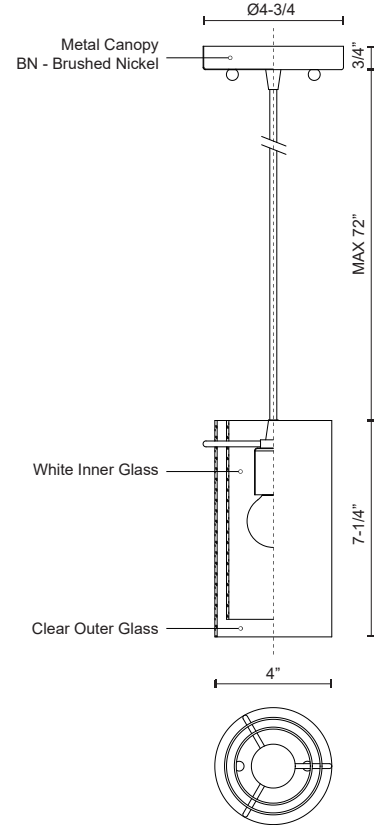

**FIRENZE
41311**
PENDANTS

PROJECT

41311W
White

DESCRIPTION

Single lamp pendant with white cylinder glass and opal inner cylinder glass with brushed nickel details.

SPECIFICATION DETAILS

* For custom options, consult factory for details.

Fixture Dimensions	D4" x H7-1/4"
Lamp Type	Incandescent, A19 or PAR20, Medium Base
Wattage	1 x 60W
Voltage	120V
Shade Details	Clear Glass Shade
Glass Details	Opal or Mirror Glass
Adjustable	Yes
Wire Length	72" Max
Wire Type	Clear SVT Cord
Location	Dry
Bulbs Included	No
Warranty	5 Years
Canopy Dimensions	D4-3/4" x H3/4"