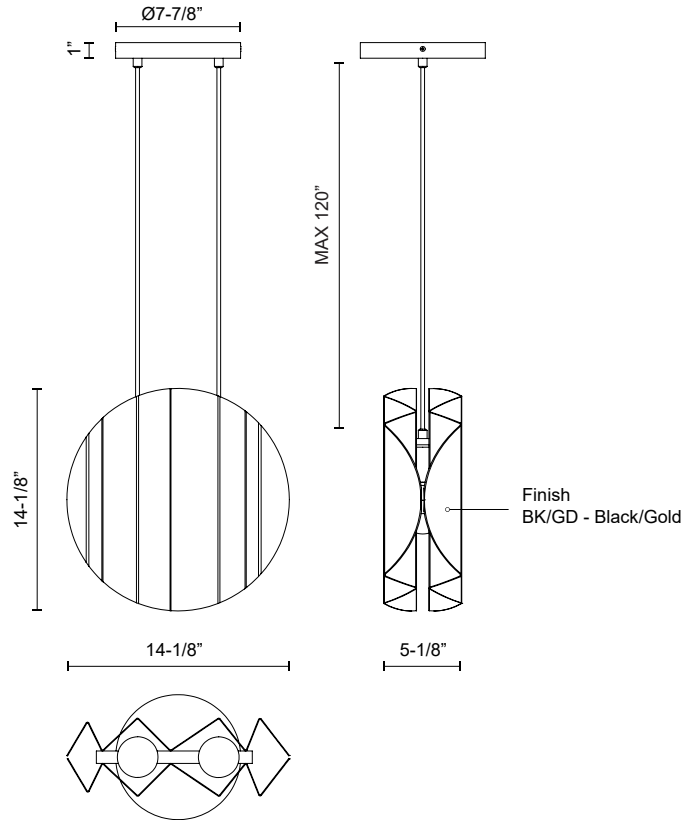

AKIRA PD58014

PENDANTS

PROJECT

PD58014-BK/GD
Black/Gold

SPECIFICATION DETAILS

* For custom options, consult factory for details.

Fixture Dimensions	L14-1/8" x W5-1/8" x H14-1/8"
Lamp Type	Incandescent, A19, Medium Base
Wattage	2 x 60W
Voltage	120V
Adjustable	Yes
Wire Length	120" Max
Wire Type	Black
Minimum Hang Height	18"
Location	Dry
Bulbs Included	No
Warranty	5 Years
Illumination Direction	Up/Down
Canopy Dimensions	D7-7/8" x H1"

DESCRIPTION

For those who love texture and movement, the Akira Collection is sure to please. Folded black metal with a brush gold interior sets the tone in this modern artistic lighting element. Whether you're looking for a statement piece for a small space or a focal point made for sparking conversation, the various options in the Akira family are perfect. Each variation is socket based to easily choose a color temperature that fits your space and mood.