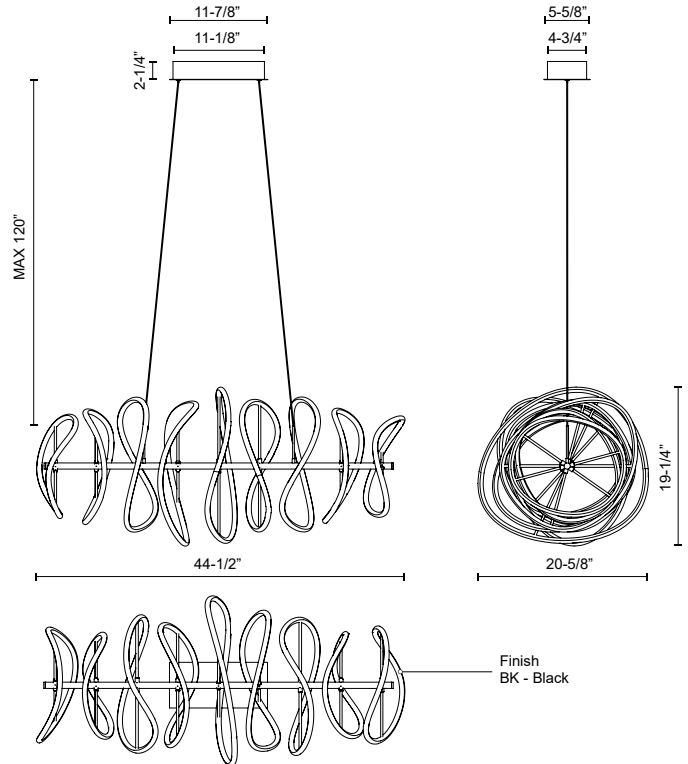

COLLIDE
CH96442
CHANDELIERS

PROJECT

CH96442-BK
Black

SPECIFICATION DETAILS

* For custom options, consult factory for details.

Fixture Dimensions	L44-1/2" x W20-5/8" x H19-1/4"
Light Source	LED with DC Driver
Wattage	100W
Total Lumens	8550lm
Delivered Lumens	4850lm*
Voltage	120V
Color Temperature	3000K
CRI (Ra)	90CRI
Optional Color Temps	2700K - 5000K Available, Minimum Order Quantities Apply
LED Rated Life	50,000 hours
Dimming	100% - 10%, TRIAC or ELV Dimmer (Not Included)
Diffuser Details	White Silicone
Adjustable	Yes
Wire Length	120" Max
Wire Type	Black
Minimum Hang Height	24"
Location	Dry
Warranty	5 Years
Illumination Direction	Up/Down
Canopy Dimensions	L11-7/8" x W5-5/8" x H2-1/4"

DESCRIPTION

Straight out of an artist's sketchbook comes the Collide Collection. A dramatic family of lights that are pieces of sculptural beauty to illuminate your home in all the best ways. Curved LED strips with frosted silicone diffusers are beautifully formed, colliding with dark, powder-coated black aluminum in this striking statement piece that demands showing off.