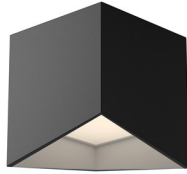

CUBIX
FM31205
 FLUSH MOUNT

PROJECT

DESCRIPTION

The Cubix Collection is a playful take on the geometric patterns of origami. These fixtures are a luxe duotone finish of black and white that allows for easy integration into most color schemes and styles. The frosted acrylic diffuser provides softened direct lighting that's wonderful for bathrooms and kitchens.

FM31205-BK/WH
 Black/White

SPECIFICATION DETAILS

* For custom options, consult factory for details.

Fixture Dimensions	L5-5/8" x W5-5/8" x H6"
Light Source	AC LED Module
Wattage	9W
Total Lumens	680lm
Delivered Lumens	440lm
Voltage	120V
Color Temperature	3000K
CRI (Ra)	90CRI
Optional Color Temps	2700K - 5000K Available, Minimum Order Quantities Apply
LED Rated Life	50,000 hours
Dimming	100% - 10%, ELV Dimmer (Not Included)
Diffuser Details	White Acrylic
Location	Dry
Warranty	5 Years
Illumination Direction	Down