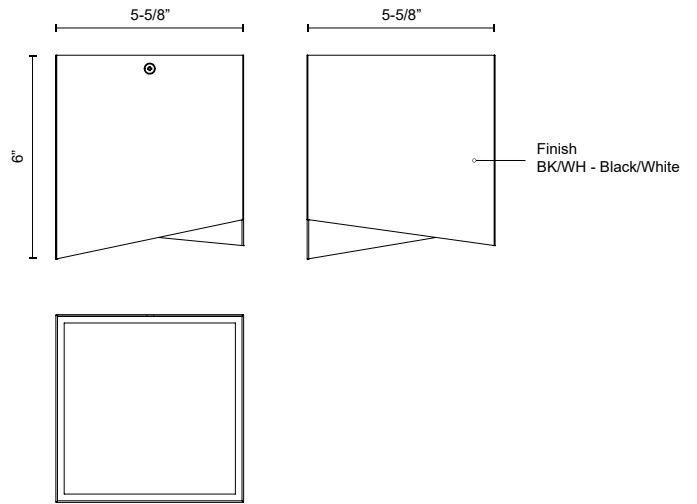

CUBIX
FM31205
 FLUSH MOUNT

PROJECT

DESCRIPTION

The Cubix Collection is a playful take on the geometric patterns of origami. These fixtures are a luxe duotone finish of black and white that allows for easy integration into most color schemes and styles. The frosted acrylic diffuser provides softened direct lighting that's wonderful for bathrooms and kitchens.

FM31205-BK/WH
 Black/White

SPECIFICATION DETAILS

* For custom options, consult factory for details.

Fixture Dimensions	L5-5/8" x W5-5/8" x H6"
Light Source	AC LED Module
Wattage	9W
Total Lumens	680lm
Delivered Lumens	440lm
Voltage	120V
Color Temperature	3000K
CRI (Ra)	90CRI
Optional Color Temps	2700K - 5000K Available, Minimum Order Quantities Apply
LED Rated Life	50,000 hours
Dimming	100% - 10%, ELV Dimmer (Not Included)
Diffuser Details	White Acrylic
Location	Dry
Warranty	5 Years
Illumination Direction	Down