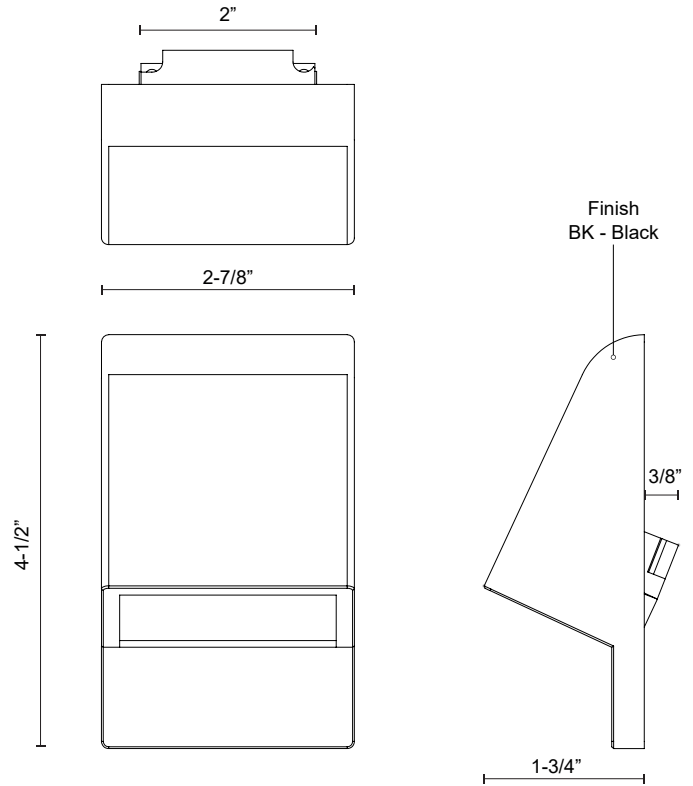

JACKSON
ER72001
STEP LIGHTS

PROJECT

SPECIFICATION DETAILS

* For custom options, consult factory for details.

Fixture Dimensions	W2-7/8" x H4-1/2" x E1-3/4"
Light Source	AC LED Module
Wattage	4W
Total Lumens	320lm
Delivered Lumens	135lm*
Voltage	120V
Color Temperature	3000K
CRI (Ra)	90CRI
Optional Color Temps	2700K - 5000K Available, Minimum Order Quantities Apply
LED Rated Life	50,000 hours
Dimming	100% - 10%, ELV Dimmer (Not Included)
Glass Details	Frosted Glass
ADA Compliant	Yes
Location	Wet
Compliance	ADA
Warranty	5 Years
Illumination Direction	Down
Mounting Style	Down Only

DESCRIPTION

The Jackson Collection offers sleek, unintrusive step lighting perfect for commercial or residential use. The cast-aluminum black body makes these small lights blend well with their environment while providing ample lighting to indoor and outdoor locations with their wide frosted glass diffusers

KUZCO

19054 28TH AVENUE
SURREY - BC V3Z 6M3
CANADA

WWW.KUZCOLIGHTING.COM

COMMENT