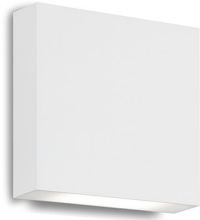

# MICA AT67006

WALL

PROJECT

AT67006-BK  
Black

AT67006-WH  
White

AT67006-BN  
Brushed Nickel

## SPECIFICATION DETAILS

\* For custom options, consult factory for details.

<b>Fixture Dimensions</b>	W6-1/8" x H5-1/2" x E1-5/8"
<b>Light Source</b>	LED with DC Driver
<b>Wattage</b>	8W
<b>Total Lumens</b>	595lm
<b>Delivered Lumens</b>	BK-370lm; BN-375lm; WH-383lm;
<b>Voltage</b>	120V
<b>Color Temperature</b>	3000K
<b>CRI (Ra)</b>	90CRI
<b>Optional Color Temps</b>	2700K - 5000K Available, Minimum Order Quantities Apply
<b>LED Rated Life</b>	50,000 hours
<b>Dimming</b>	100% - 10%, TRIAC or ELV Dimmer (Not Included)
<b>Glass Details</b>	Frosted Glass
<b>ADA Compliant</b>	Yes
<b>Compliance</b>	ADA
<b>Location</b>	Wet
<b>Warranty</b>	5 Years
<b>Illumination Direction</b>	Downlight
<b>Mounting Style</b>	All Orientation; Wall;

## DESCRIPTION

This all-terior minimalist sleek cast-aluminum wall sconce is a beautiful addition to any indoor or outdoor application. Finished with a high-end brushed nickel, powder-coated white or black cast-aluminum. Premium frosted optical lenses which emits the light from the fixture evenly against the wall.

Finish  
BK - Black  
BN - Brushed Nickel  
WH - White