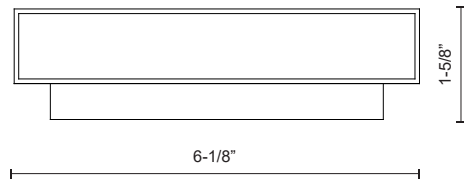

KUZCO

19054 28TH AVENUE
SURREY - BC V3Z 6M3
CANADA

WWW.KUZCOLIGHTING.COM

COMMENT