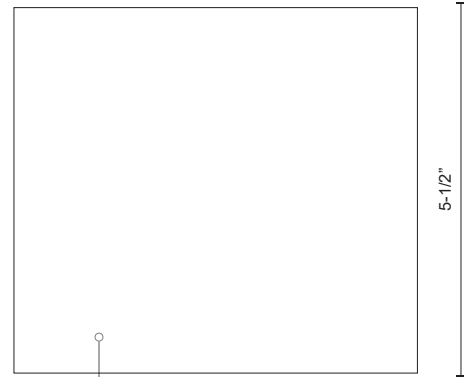

## SPECIFICATION DETAILS

\* For custom options, consult factory for details.

<b>Fixture Dimensions</b>	W6-1/8" x H5-1/2" x E1-5/8"
<b>Light Source</b>	LED with DC Driver
<b>Wattage</b>	8W
<b>Total Lumens</b>	595lm
<b>Delivered Lumens</b>	BK-370lm; BN-375lm; WH-383lm;
<b>Voltage</b>	120V
<b>Color Temperature</b>	3000K
<b>CRI (Ra)</b>	90CRI
<b>Optional Color Temps</b>	2700K - 5000K Available, Minimum Order Quantities Apply
<b>LED Rated Life</b>	50,000 hours
<b>Dimming</b>	100% - 10%, TRIAC or ELV Dimmer (Not Included)
<b>Glass Details</b>	Frosted Glass
<b>ADA Compliant</b>	Yes
<b>Compliance</b>	ADA
<b>Location</b>	Wet
<b>Warranty</b>	5 Years
<b>Illumination Direction</b>	Downlight
<b>Mounting Style</b>	All Orientation; Wall;

## DESCRIPTION

This all-terior minimalist sleek cast-aluminum wall sconce is a beautiful addition to any indoor or outdoor application. Finished with a high-end brushed nickel, powder-coated white or black cast-aluminum. Premium frosted optical lenses which emits the light from the fixture evenly against the wall.