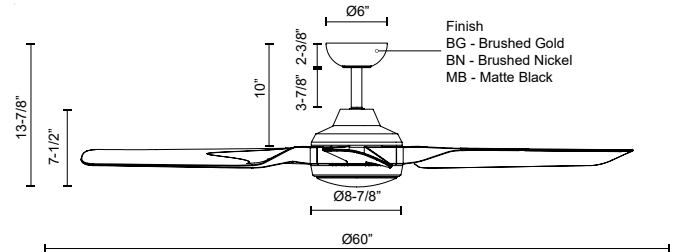

SPECIFICATION DETAILS

Fixture Dimensions	D60" x H13-7/8"
Light Source	LED
Max Wattage	Total 53W Max [20W LED + Max 33W Motor]
Total Lumens	1900lm
Delivered Lumens	1201lm
Voltage	120V
Color Temperature	3000K
CRI (Ra)	90CRI
LED Rated Life	50,000 hours
Dimming	Integrated Dimming with Remote
Diffuser Details	Polymeric Diffuser
Material	Steel & Aluminum Body, ABS Blade
Rod Length	3-7/8" (for different rod length, contact factory)
Wire Length	78" with 78" safety cable
Minimum Hang Height	14"
Location	Damp
Illumination Direction	Downlight
Canopy Dimensions	D6" x H2 3/8"
Sloped Ceiling Adaptable	Yes, Up to 25 Degrees
Minimum Distance to Floor	84"
Ceiling to Blade Distance	10" Minimal
Blade	3 Blades @ 13 Degrees Pitch
Control	Remote Control
Fan RPM	6 Speed (Reversible), 51-130rpm
CFM	7000 Max
Airflow Efficiency (CFM/WATT)	993 Max
Estimated Yearly Energy Cost ($)	6

* For custom options, consult factory for details.

* For warranty information, please visit www.kuzcolighting.com/warranty

KUZCO

19054 28TH AVENUE
SURREY - BC V3Z 6M3
CANADA

WWW.KUZCOLIGHTING.COM

DESCRIPTION

The Fremont Collection is simple yet sophisticated. Available in three stunning finishes, including a trendy Black and Brushed Gold mixed-metal option, this fan adds a touch of style to any space. Fan is remote controlled and features six speeds and dimmable LED illumination.

COMMENT