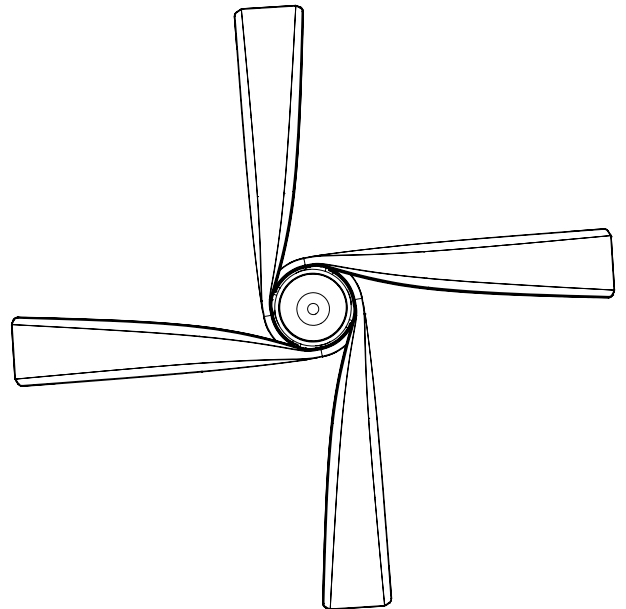

HORIZON CF96956

FANS

PROJECT

CF96956-BN
Brushed Nickel

CF96956-BG
Brushed Gold

CF96956-MB
Matte Black

SPECIFICATION DETAILS

Fixture Dimensions	D56" x H13-1/4"
Light Source	LED
Max Wattage	Total 53W Max [20W LED + Max 33W Motor]
Total Lumens	1900lm
Delivered Lumens	1082lm
Voltage	120V
Color Temperature	3000K
CRI (Ra)	90CRI
LED Rated Life	50,000 hours
Dimming	Integrated Dimming with Remote
Diffuser Details	Polymeric Diffuser
Material	Steel & Aluminum Body, ABS Blade
Rod Length	4-1/8" (for different rod length, contact factory)
Wire Length	78" with 78" safety cable
Minimum Hang Height	13"
Location	Damp
Illumination Direction	Downlight
Canopy Dimensions	D6" x H2 3/8"
Sloped Ceiling Adaptable	Yes, Up to 25 Degrees
Minimum Distance to Floor	84"
Ceiling to Blade Distance	10-3/8" Minimal
Blade	4 Blades @ 14.5 Degrees Pitch
Control	Remote Control
Fan RPM	6 Speed (Reversible), 50-130rpm
CFM	6500 Max
Airflow Efficiency (CFM/WATT)	815 Max
Estimated Yearly Energy Cost (\$)	6

The Horizon fan collection is a simple, modern design with elegant decorative touches. Available in three stunning finishes, including a trendy Black and Brushed Gold mixed-metal option, the Horizon Collection is truly stunning. Fan is remote controlled and features six speeds and dimmable LED illumination.