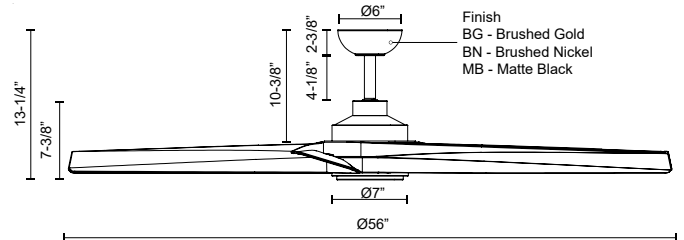

SPECIFICATION DETAILS

Fixture Dimensions	D56" x H13-1/4"
Light Source	LED
Max Wattage	Total 53W Max [20W LED + Max 33W Motor]
Total Lumens	1900lm
Delivered Lumens	1082lm
Voltage	120V
Color Temperature	3000K
CRI (Ra)	90CRI
LED Rated Life	50,000 hours
Dimming	Integrated Dimming with Remote
Diffuser Details	Polymeric Diffuser
Material	Steel & Aluminum Body, ABS Blade
Rod Length	4-1/8" (for different rod length, contact factory)
Wire Length	78" with 78" safety cable
Minimum Hang Height	13"
Location	Damp
Illumination Direction	Downlight
Canopy Dimensions	D6" x H2 3/8"
Sloped Ceiling Adaptable	Yes, Up to 25 Degrees
Minimum Distance to Floor	84"
Ceiling to Blade Distance	10-3/8" Minimal
Blade	4 Blades @ 14.5 Degrees Pitch
Control	Remote Control
Fan RPM	6 Speed (Reversible), 50-130rpm
CFM	6500 Max
Airflow Efficiency (CFM/WATT)	815 Max
Estimated Yearly Energy Cost ($)	6

* For custom options, consult factory for details.

* For warranty information, please visit www.kuzcolighting.com/warranty

KUZCO

19054 28TH AVENUE
SURREY - BC V3Z 6M3
CANADA

WWW.KUZCOLIGHTING.COM

DESCRIPTION

The Horizon fan collection is a simple, modern design with elegant decorative touches. Available in three stunning finishes, including a trendy Black and Brushed Gold mixed-metal option, the Horizon Collection is truly stunning. Fan is remote controlled and features six speeds and dimmable LED illumination.

COMMENT