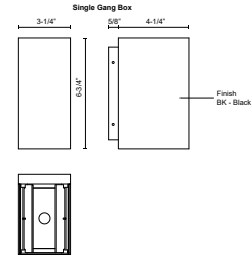

EW48003-BK  
Black

**SPECIFICATION DETAILS**

<b>Fixture Dimensions</b>	W3-1/4" x H6-3/4" x E5-3/8"
<b>Light Source</b>	LED with DC Driver
<b>Wattage</b>	12W
<b>Total Lumens</b>	1020lm
<b>Delivered Lumens</b>	626lm
<b>Voltage</b>	120-277V
<b>Color Temperature</b>	3000K
<b>CRI (Ra)</b>	90CRI
<b>Optional Color Temps</b>	2700K - 5000K Available, Minimum Order Quantities Apply
<b>LED Rated Life</b>	50,000 hours
<b>Dimming</b>	100% - 10%, TRIAC or ELV Dimmer (Not Included)
<b>Glass Details</b>	Clear Glass
<b>Location</b>	Wet, IP65
<b>Illumination Direction</b>	Up and Down
<b>Mounting Style</b>	All Orientation; Wall;
<b>Canopy Dimensions</b>	W4-3/4" x H5-7/8" x E1-1/8"

\* For custom options, consult factory for details.

\* For warranty information, please visit [www.kuzcolighting.com/warranty](http://www.kuzcolighting.com/warranty)

**DESCRIPTION**

Architectural exterior wall sconce, die-cast rectangular aluminum body with two adjustable flaps to change beam angle above and below the fixture.