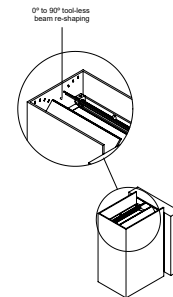

EW48003-BK  
Black

**SPECIFICATION DETAILS**

<b>Fixture Dimensions</b>	W3-1/4" x H6-3/4" x E5-3/8"
<b>Light Source</b>	LED with DC Driver
<b>Wattage</b>	12W
<b>Total Lumens</b>	1020lm
<b>Delivered Lumens</b>	626lm
<b>Voltage</b>	120-277V
<b>Color Temperature</b>	3000K
<b>CRI (Ra)</b>	90CRI
<b>Optional Color Temps</b>	2700K - 5000K Available, Minimum Order Quantities Apply
<b>LED Rated Life</b>	50,000 hours
<b>Dimming</b>	100% - 10%, TRIAC or ELV Dimmer (Not Included)
<b>Glass Details</b>	Clear Glass
<b>Location</b>	Wet, IP65
<b>Illumination Direction</b>	Up and Down
<b>Mounting Style</b>	All Orientation; Wall;
<b>Canopy Dimensions</b>	W4-3/4" x H5-7/8" x E1-1/8"

\* For custom options, consult factory for details.

\* For warranty information, please visit [www.kuzcolighting.com/warranty](http://www.kuzcolighting.com/warranty)

**DESCRIPTION**

Architectural exterior wall sconce, die-cast rectangular aluminum body with two adjustable flaps to change beam angle above and below the fixture.