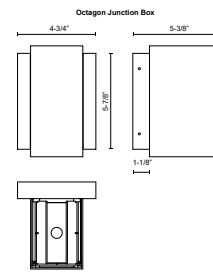

SPECIFICATION DETAILS

Fixture Dimensions	W3-1/4" x H6-3/4" x E5-3/8"
Light Source	LED with DC Driver
Wattage	12W
Total Lumens	1020lm
Delivered Lumens	626lm
Voltage	120-277V
Color Temperature	3000K
CRI (Ra)	90CRI
Optional Color Temps	2700K - 5000K Available, Minimum Order Quantities Apply
LED Rated Life	50,000 hours
Dimming	100% - 10%, TRIAC or ELV Dimmer (Not Included)
Glass Details	Clear Glass
Location	Wet, IP65
Illumination Direction	Up and Down
Mounting Style	All Orientation; Wall;
Canopy Dimensions	W4-3/4" x H5-7/8" x E1-1/8"

* For custom options, consult factory for details.

* For warranty information, please visit www.kuzcolighting.com/warranty

DESCRIPTION

Architectural exterior wall sconce, die-cast rectangular aluminum body with two adjustable flaps to change beam angle above and below the fixture.

COMMENT