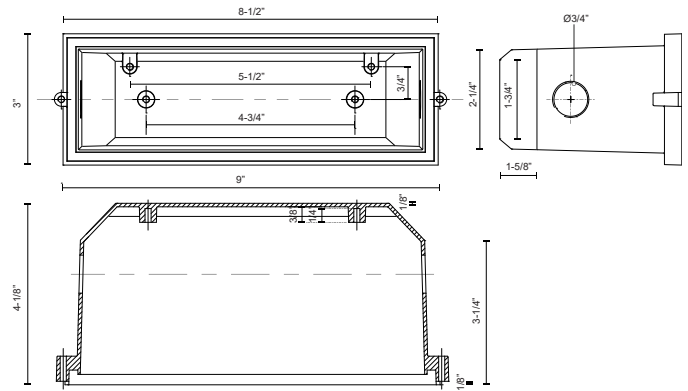

**NEWPORT
ER7110-CBOX
STEP LIGHTS**

PROJECT

DESCRIPTION

Die cast wet location back box compatible with the ER7110 and ER9410.

SPECIFICATION DETAILS

* For custom options, consult factory for details.

Fixture Dimensions	W9" x H3" x E4-1/8"
Location	Wet
Warranty	5 Years