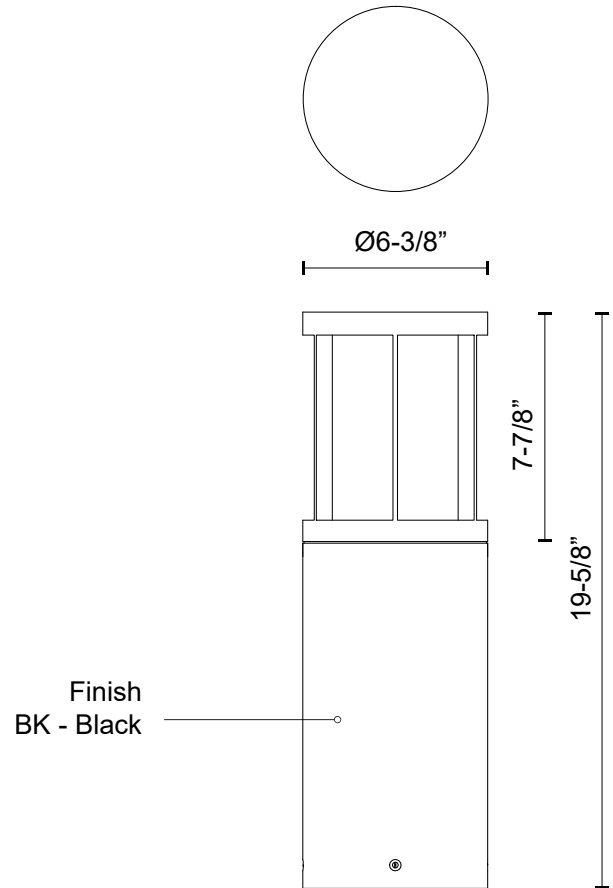

ALDEN
EB49020-UNV
BOLLARDS

PROJECT

EB49020-BK-UNV
 Black

SPECIFICATION DETAILS

Fixture Dimensions	D6-3/8" x H19-5/8"
Light Source	LED with DC Driver
Wattage	24W
Total Lumens	2500lm
Delivered Lumens	839lm
Voltage	120-277V
Color Temperature	3000K
CRI (Ra)	80CRI
Optional Color Temps	2700K - 5000K Available, Minimum Order Quantities Apply
LED Rated Life	50,000 hours
Dimming	100% - 10%, TRIAC or ELV Dimmer (Not Included)
Diffuser Details	Frosted PC
Location	Wet
Illumination Direction	Down
Paint Finish	BK02

* For custom options, consult factory for details.
 * For warranty information, please visit www.kuzcolighting.com/warranty

DESCRIPTION

Architecturally designed high-power LED exterior bollard fixture. This die-cast aluminum cylinder with a frosted polycarbonate diffuser delivers diffused omni directional light with three base sizes and interchangeable head options