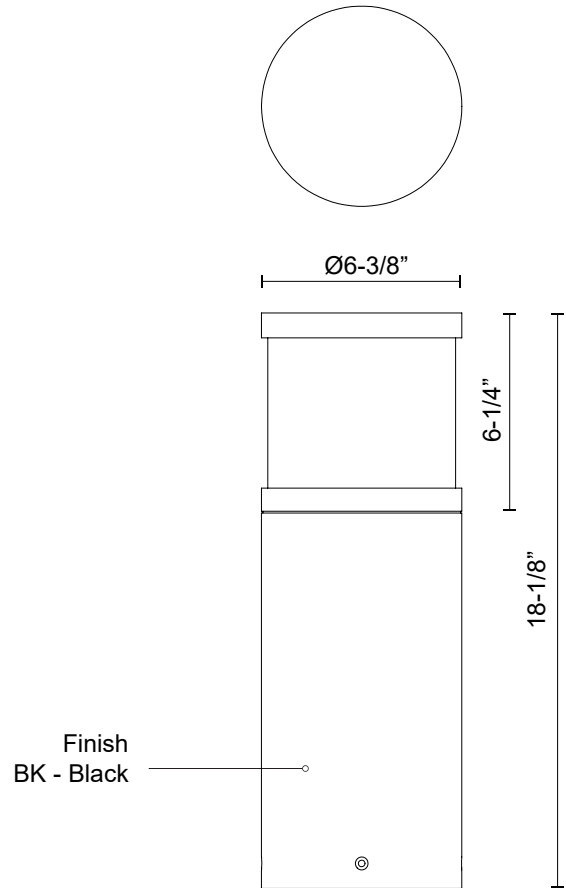

EB46418-BK-UNV
Black

SPECIFICATION DETAILS

Fixture Dimensions	D6-3/8" x H18-1/8"
Light Source	LED with DC Driver
Wattage	24W
Total Lumens	2500lm
Delivered Lumens	1212lm
Voltage	120-277V
Color Temperature	3000K
CRI (Ra)	80CRI
Optional Color Temps	2700K - 5000K Available, Minimum Order Quantities Apply
LED Rated Life	50,000 hours
Dimming	100% - 10%, TRIAC or ELV Dimmer (Not Included)
Diffuser Details	Frosted PC
Location	Wet
Illumination Direction	Down
Paint Finish	BK02

* For custom options, consult factory for details.

* For warranty information, please visit www.kuzcolighting.com/warranty

DESCRIPTION

Architecturally designed high-power LED exterior bollard fixture. This die-cast powder-coated aluminum cylinder has a frosted polycarbonate diffuser that provides diffused omni directional light to the surrounding area. Available in three base sizes with interchangeable head options.