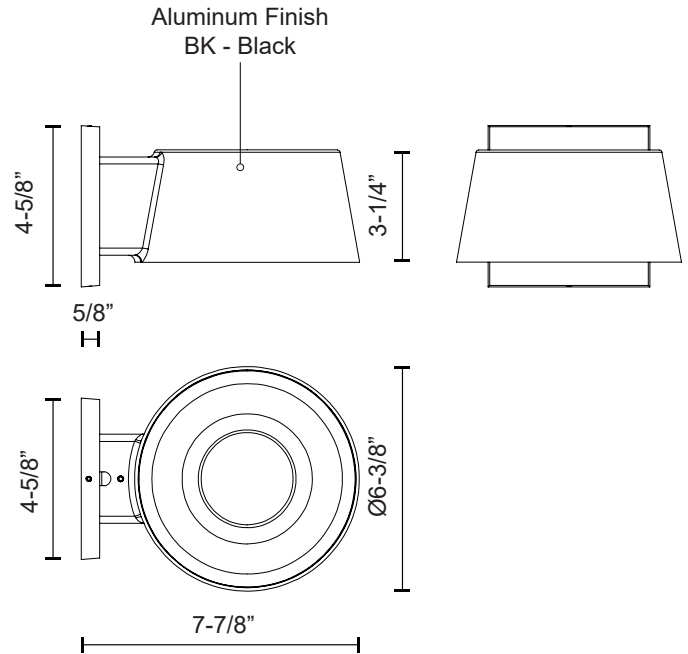

CARSON EW61806-UNV

WALL

PROJECT

DESCRIPTION

Architectural exterior wall sconce, die-cast aluminum conical body with glossy white reflector for even illumination. Rated IP65.

SPECIFICATION DETAILS

Fixture Dimensions	W6-3/8" x H3-1/4" x E7-7/8"
Light Source	LED with DC Driver
Wattage	11W
Total Lumens	1155lm
Delivered Lumens	BK-741lm
Voltage	120-277V
Color Temperature	3000K
CRI (Ra)	80CRI
Optional Color Temps	2700K - 5000K Available, Minimum Order Quantities Apply
LED Rated Life	50,000 hours
Dimming	Non-Dimming
Diffuser Details	Clear PC
Location	Wet, IP65
Canopy Dimensions	W4-5/8" x H4-5/8" x E1/2"
Finish Option(s)	Black
Paint Finish	BK02

* For custom options, consult factory for details.

* For warranty information, please visit www.kuzcolighting.com/warranty

KUZCO

CANADA: 19054 28TH AVENUE - SURREY, BC V3Z 6M3

USA: 3035 E. LONE MOUNTAIN ROAD - LAS VEGAS, NV 89081

WWW.KUZCOLIGHTING.COM

© 2020 KUZCO LIGHTING. ALL RIGHTS RESERVED.

COMMENT