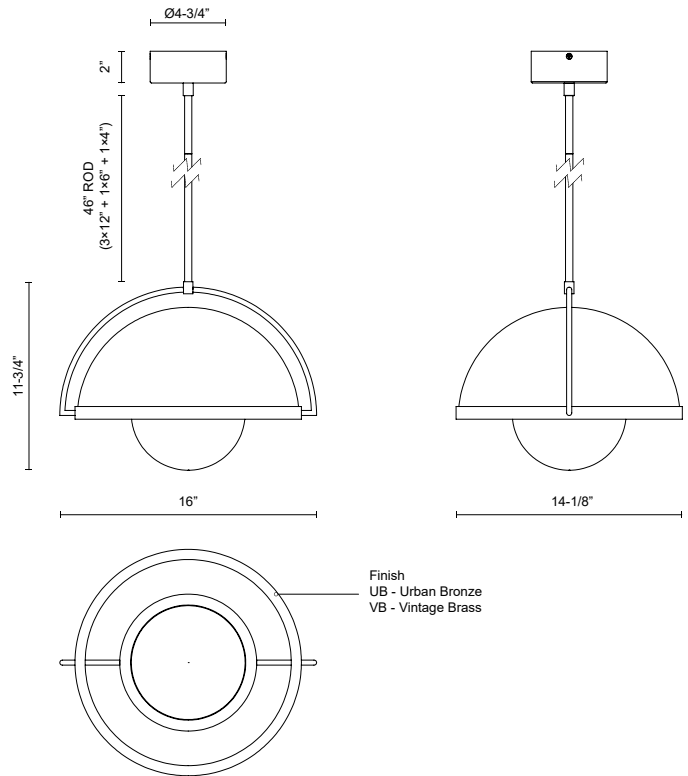

BOWERY PD20716-UNV

PENDANTS

PROJECT

PD20716-UB-UNV
Urban Bronze

PD20716-VB-UNV
Vintage Brass

SPECIFICATION DETAILS

Fixture Dimensions	L16" x W14-1/8" x H11-3/4"
Light Source	LED with DC Driver
Wattage	29W
Total Lumens	1955lm
Delivered Lumens	700lm*
Voltage	120-277V
Color Temperature	3000K
CRI (Ra)	90CRI
Optional Color Temps	2700K - 5000K Available, Minimum Order Quantities Apply
LED Rated Life	50,000 hours
Dimming	100% - 10%, TRIAC or ELV Dimmer (Not Included)
Shade Details	Clear Glass Shade
Adjustable	Yes
Rod Length	46" Max (3x12" + 1x6" + 1x4")
Minimum Hang Height	20"
Sloped Ceiling Adaptable	No
Location	Dry
Illumination Direction	Omni-directional
CEC Title 24 JA8	Yes, JA8-2022
Canopy Dimensions	D4-3/4" x H2"
Material	Steel + Glass
Paint Finish	UB01; VB01;

* For custom options, consult factory for details.

* For warranty information, please visit www.kuzcolighting.com/warranty

DESCRIPTION

Bowery is a captivating symphony of modern whimsy and timeless elegance. With clear glass shades adorning both top and bottom, enveloping integrated LED lights within its vintage brass or urban bronze frame, Bowery reinvents the classic mid-century dome pendant. Illuminate your space with a masterpiece that marries vintage charm with contemporary sensibility.

- Mid-century silhouette re-imagined
- Integrated LED, no need for bulbs
- Clear glass shades
- 46" Mounting Rod included
- Perfect for kitchen, dining, or bedroom spaces

KUZCO

CANADA: 19054 28TH AVENUE - SURREY, BC V3Z 6M3