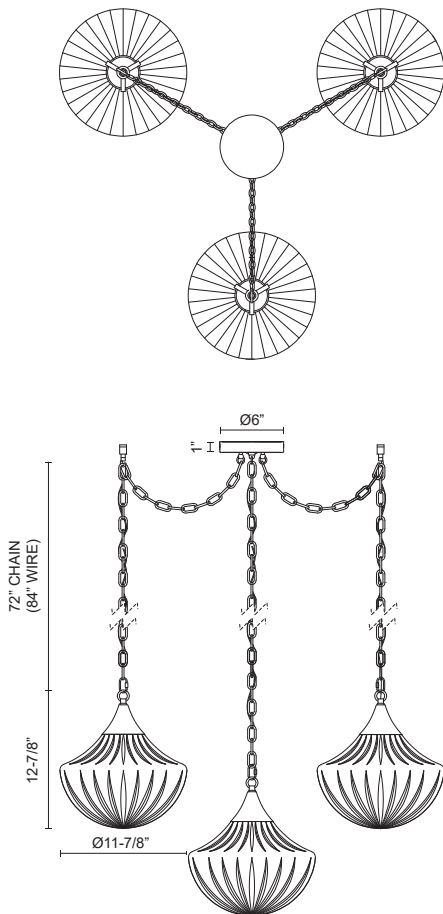

WWW.ALORAMOOD.COM

© 2025 KUZCO LIGHTING. ALL RIGHTS RESERVED.