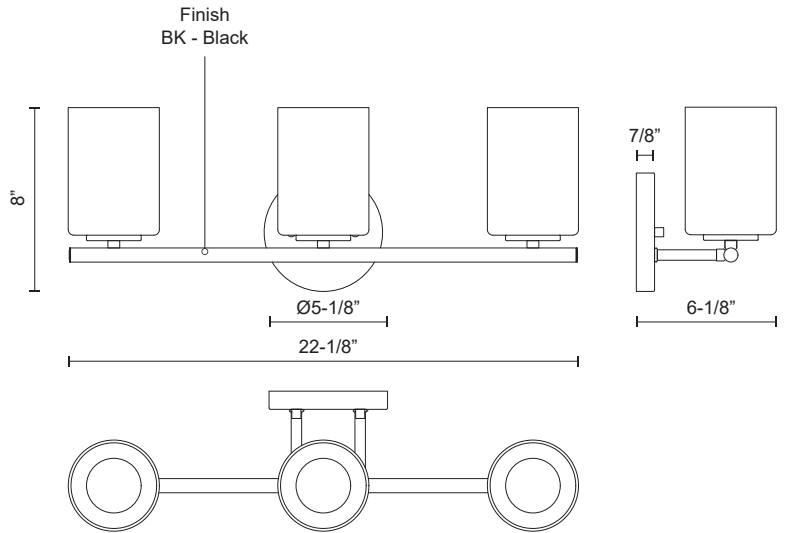

- Timeless, Minimal Design – Matte opal glass and a streamlined frame create a look that remains stylish year after year.
- User Selectable Bulb Output – Medium base sockets allow you to choose your preferred bulb type, brightness, and color temperature.
- Up or Down Mounting – Can be installed facing upward or downward for versatile lighting effects.
- Soft, Even Illumination – Opal glass shade diffuses light evenly for comfortable bathroom lighting.
- Ideal for Bathrooms and Powder Rooms – A practical and stylish vanity solution for everyday use.

SPECIFICATION DETAILS

Fixture Dimensions	W22-1/8" x H8" x E6-1/8"
Lamp type	Incandescent, A19, Medium Base
Wattage	3 x 40W
Voltage	120V
Bulbs Included	No
Location	Damp
Illumination Direction	Omni-directional
Mounting Style	Wall Mount, Up or Down
Height From Center	5-1/2"
Paint Finish	BK01
Material	Steel + Glass
Glass Details	Matte Opal Glass
Canopy Dimensions	D5-1/8" x E7/8"

* For warranty information, please visit www.kuzcolighting.com/warranty

COMMENT