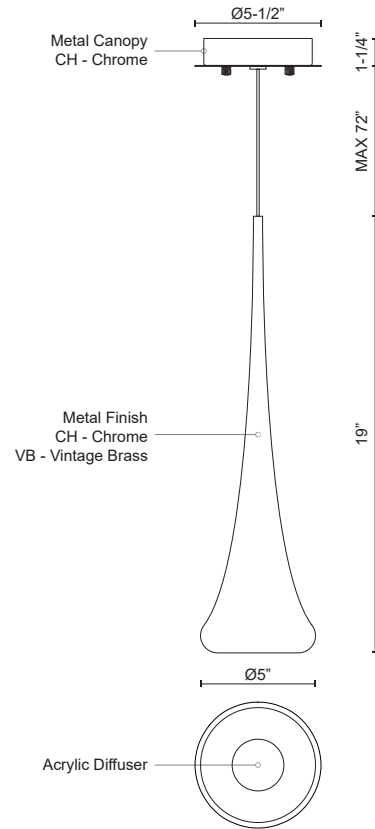

BACH
402601-LED
PENDANTS

PROJECT

DESCRIPTION

Single LED lamp pendant, slender trumpet shaped with bottom frosted diffuser. Equipped with our powerful 120V AC LED technology. Chrome finish: available in a variety of multi-pendant options see series for family details. Black Chrome and Vintage Brass finish: build your own configuration, choose how many pendants and choose the canopy shape and size accordingly.

402601VB-LED
 Vintage Brass

402601CH-LED
 Chrome

SPECIFICATION DETAILS

* For custom options, consult factory for details.

Fixture Dimensions	D5" x H19"
Light Source	AC LED Module
Wattage	10W
Total Lumens	800lm
Delivered Lumens	CH-446lm
Voltage	120V
Color Temperature	3000K
CRI (Ra)	90CRI
Optional Color Temps	2700K - 5000K Available, Minimum Order Quantities Apply
LED Rated Life	50,000 hours
Dimming	100% - 10%, ELV Dimmer (Not Included)
Diffuser Details	Acrylic diffuser
Adjustable	Yes
Wire Length	72" Max
Wire Type	Clear SSL Wire
Location	Dry
Warranty	5 Years
Canopy Dimensions	D5-1/2" x H1-1/4"