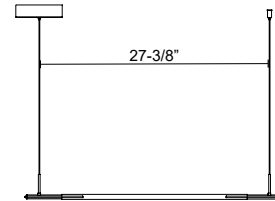

Side Canopy Option