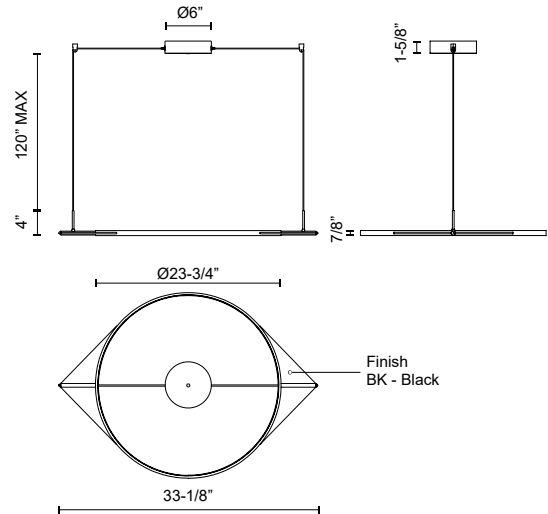

### SPECIFICATION DETAILS

\* For custom options, consult factory for details.

<b>Fixture Dimensions</b>	L33-1/8" x W23-3/4" x H4"
<b>Light Source</b>	LED with DC Driver
<b>Wattage</b>	23W
<b>Total Lumens</b>	1870lm
<b>Delivered Lumens</b>	BK-1361lm
<b>Voltage</b>	120V
<b>Color Temperature</b>	3000K
<b>CRI (Ra)</b>	90CRI
<b>Optional Color Temps</b>	2700K - 5000K Available, Minimum Order Quantities Apply
<b>LED Rated Life</b>	50,000 hours
<b>Dimming</b>	100% - 10%, TRIAC or ELV Dimmer (Not Included)
<b>Diffuser Details</b>	Frosted Silicone Diffuser
<b>Adjustable</b>	Yes
<b>Wire Length</b>	120" Max
<b>Wire Type</b>	Black Coaxial Wire
<b>Minimum Hang Height</b>	8"
<b>Location</b>	Dry
<b>Warranty</b>	5 Years
<b>CEC Title 24 JA8</b>	Yes, JA8-19
<b>Canopy Dimensions</b>	D6" x H1-5/8"
<b>Finish Option(s)</b>	Black