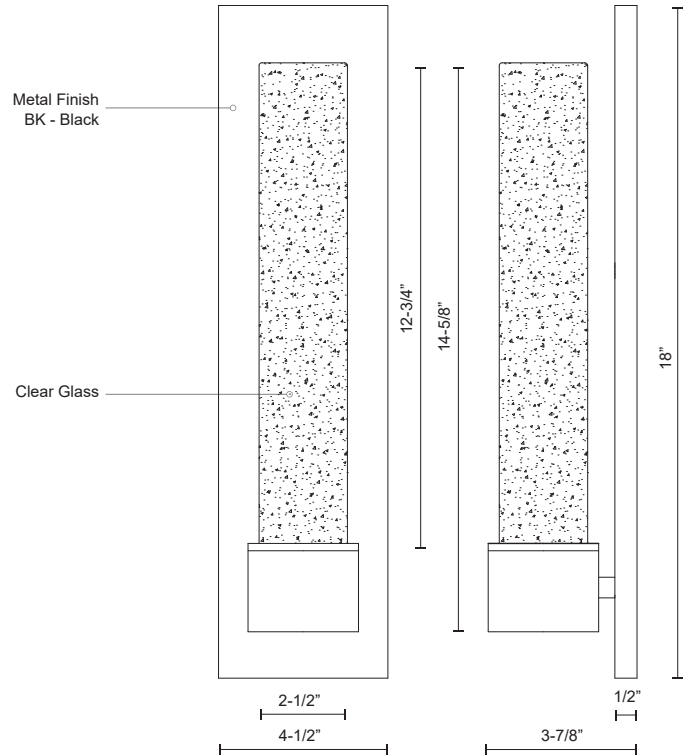

COPENHAGEN EW48212-BK

WALL

PROJECT

DESCRIPTION

The Copenhagen balances a clean, simple geometry with highly detailed glass for a sophisticated outdoor product line. The stark yet refined finish of the black structure contrasts with the translucent glass to augment its effect. Available in both wall-mounted and chandelier configurations, the complete offering is both elegant and versatile.

SPECIFICATION DETAILS

* For custom options, consult factory for details.

Fixture Dimensions	W2-1/2" x H14-5/8" x E3-7/8"
Light Source	AC LED Module
Wattage	10W
Total Lumens	800lm
Delivered Lumens	BK-372lm
Voltage	120V
Color Temperature	3000K
CRI (Ra)	90CRI
Optional Color Temps	2700K - 5000K Available, Minimum Order Quantities Apply
LED Rated Life	50,000 hours
Dimming	100% - 10%, ELV Dimmer (Not Included)
Glass Details	Clear Molded Glass
ADA Compliant	Yes
Location	Wet
Compliance	ADA
Warranty	5 Years
Illumination Direction	Up and Down
Mounting Style	All Orientation; Wall;
Canopy Dimensions	W4-1/2" x H18" x E1/2"
Finish Option(s)	Black