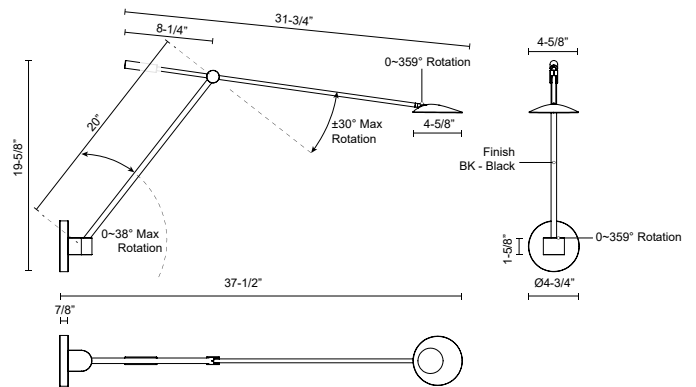

ROTAIRE WS90101

WALL

PROJECT

DESCRIPTION

Influenced by natural forms of flora, the Rotaire collection is a culmination of minimalist sensibilities and natural inspirations. Designed to mimic the form and flow of flowers and vines, the strong stems of this collection create the perfect frame for the illumination from each "leaf". The Rotaire is sure to bloom in both small and large spaces alike.

SPECIFICATION DETAILS

* For custom options, consult factory for details.

Fixture Dimensions	W4-5/8" x H19-5/8" x E37-1/2"
Light Source	LED with DC Driver
Wattage	8W
Total Lumens	680lm
Delivered Lumens	460lm*
Voltage	120V
Color Temperature	3000K
CRI (Ra)	90CRI
Optional Color Temps	2700K - 5000K Available, Minimum Order Quantities Apply
LED Rated Life	50,000 hours
Dimming	100% - 10%, TRIAC or ELV Dimmer (Not Included)
Diffuser Details	Frosted acrylic diffuser
Shade Details	Cast Aluminum Shade
Location	Dry
Warranty	5 Years
Mounting Style	All Orientation; Wall;
CEC Title 24 JA8	Yes, JA8-19
Canopy Dimensions	D4-3/4" x E7/8"
Finish Option(s)	Black