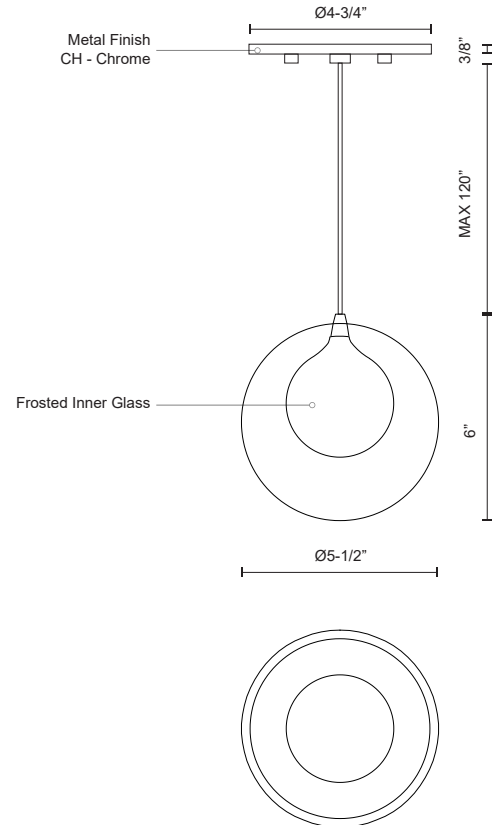

BOLLA
PD3106
PENDANTS

PROJECT

DESCRIPTION

Produced in an array of configurations, the Bolla series is defined by the iconic double-wall glass globes. A frosted globe is perched within a transparent orb producing diffuser light from the satin aluminum LED socket. While elegant as a single pendant, the optional clustered bouquet creates a stunning impact.

SPECIFICATION DETAILS

* For custom options, consult factory for details.

Fixture Dimensions	D5-1/2" x H6"
Light Source	AC LED Module
Wattage	3W
Total Lumens	220lm
Delivered Lumens	CH-175lm
Voltage	120V
Color Temperature	3000K
CRI (Ra)	90CRI
Optional Color Temps	2700K - 5000K Available, Minimum Order Quantities Apply
LED Rated Life	50,000 hours
Dimming	100% - 10%, ELV Dimmer (Not Included)
Shade Details	Clear Glass Shade
Glass Details	Frosted Glass
Adjustable	Yes
Wire Length	120" Max
Wire Type	Clear SSL Wire
Location	Dry
Warranty	5 Years
Canopy Dimensions	D4-3/4" x H3/8"
Finish Option(s)	Chrome