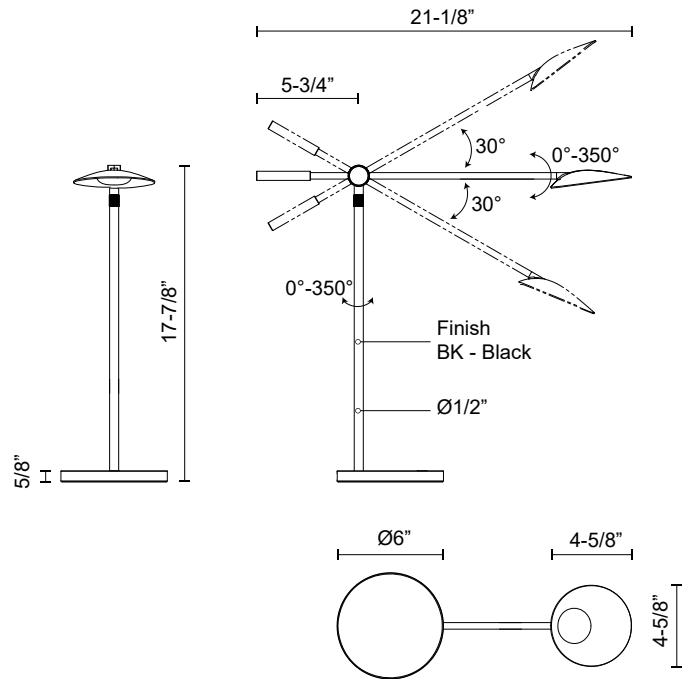

ROTAIRE TL90118

LAMPS

PROJECT

DESCRIPTION

Influenced by natural forms of flora, the Rotaire collection is a culmination of minimalist sensibilities and natural inspirations. Designed to mimic the form and flow of flowers and vines, the strong stems of this collection create the perfect frame for the illumination from each "leaf". The Rotaire is sure to bloom in both small and large spaces alike. Available with both cordless charger and USB charging port.

SPECIFICATION DETAILS

* For custom options, consult factory for details.

Fixture Dimensions	L21-1/8" x W6" x H17-7/8"
Light Source	LED with DC Driver
Wattage	8W
Total Lumens	680lm
Delivered Lumens	460lm*
Voltage	120V
Color Temperature	3000K
CRI (Ra)	90CRI
Optional Color Temps	2700K - 5000K Available, Minimum Order Quantities Apply
LED Rated Life	50,000 hours
Dimming	100% - 10%, Touch dimmer
Diffuser Details	Frosted acrylic diffuser
Shade Details	Cast Aluminum Shade
Location	Dry
Warranty	5 Years
Finish Option(s)	Black