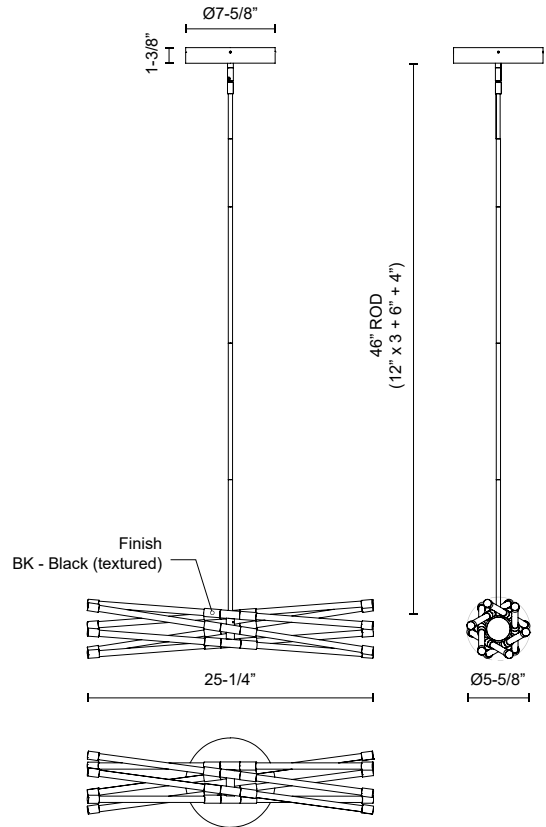

MOTIF LP74626

PENDANTS

PROJECT

DESCRIPTION

The Motif Collection is inspired by the multitude of configurations in which it can create. Each fixture is comprised of thin lines of light in a refractive cylinder, creating both clean lines and modern elegance. This collection features the latest in modern LED filament technology, creating a warm glow of light throughout each fixture that is both vintage and modern at once.

SPECIFICATION DETAILS

* For custom options, consult factory for details.

| | |
|----------------------------|--|
| Fixture Dimensions | L25-1/4" x D5-5/8" |
| Light Source | LED with DC Driver |
| Wattage | 55W |
| Total Lumens | 6090lm |
| Delivered Lumens | 5645lm |
| Voltage | 120V |
| Color Temperature | 2700K |
| CRI (Ra) | 90CRI |
| LED Rated Life | 50,000 hours |
| Dimming | 100% - 10%, TRIAC or ELV Dimmer (Not Included) |
| Glass Details | Clear Glass |
| Adjustable | Yes |
| Rod Length | 46" Max (3x12" + 1x6" + 1x4") |
| Wire Length | 60" |
| Minimum Hang Height | 12" |
| Ceiling Adaptor | Yes, Up to 90 Degrees |
| Location | Dry |
| Warranty | 5 Years |
| Canopy Dimensions | D7-5/8" x H1-3/8" |
| Finish Option(s) | Black |