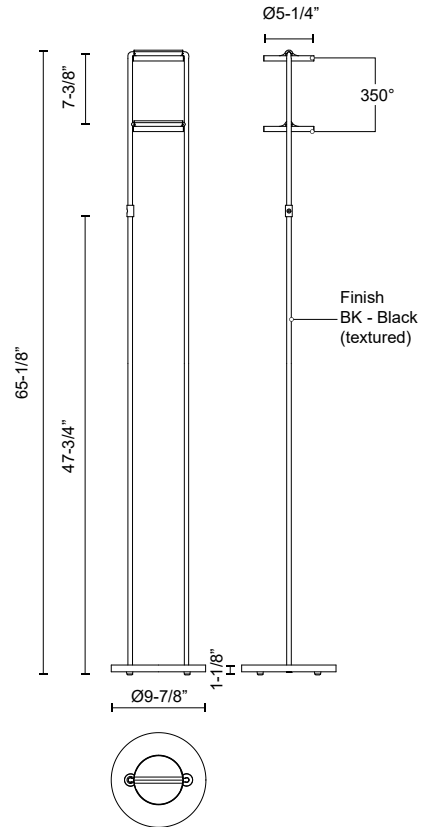

## SPECIFICATION DETAILS

\* For custom options, consult factory for details.

<b>Fixture Dimensions</b>	D9-7/8" x H65-1/8"
<b>Light Source</b>	LED with DC Driver
<b>Wattage</b>	18W
<b>Total Lumens</b>	1270lm
<b>Delivered Lumens</b>	BK-1000lm
<b>Voltage</b>	120V
<b>Color Temperature</b>	3000K
<b>CRI (Ra)</b>	90CRI
<b>Optional Color Temps</b>	2700K - 5000K Available, Minimum Order Quantities Apply
<b>LED Rated Life</b>	50,000 hours
<b>Dimming</b>	100% - 10%, Touch dimmer
<b>Diffuser Details</b>	Acrylic Light Guide
<b>Location</b>	Dry
<b>Warranty</b>	5 Years
<b>Finish Option(s)</b>	Black