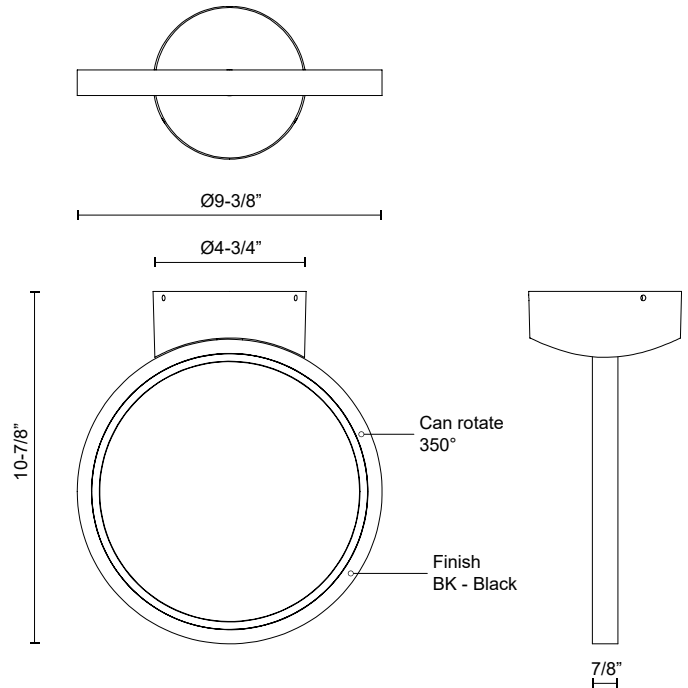

**PARC  
EC64810**

CEILING

PROJECT

**DESCRIPTION**

Circular frames of illumination hang or float on the ground in outdoor spaces like never before with this unique collection. Hang a few ParC Pendants or line a walkway with ParC fixtures outdoor for an instant statement look.

**SPECIFICATION DETAILS**

\* For custom options, consult factory for details.

<b>Fixture Dimensions</b>	L9-3/8" x W4-3/4" x H10-7/8"
<b>Light Source</b>	LED with DC Driver
<b>Wattage</b>	7W
<b>Total Lumens</b>	600lm
<b>Delivered Lumens</b>	419lm
<b>Voltage</b>	120V
<b>Color Temperature</b>	3000K
<b>CRI (Ra)</b>	90CRI
<b>Optional Color Temps</b>	2700K - 5000K Available, Minimum Order Quantities Apply
<b>LED Rated Life</b>	50,000 hours
<b>Dimming</b>	100% - 10%, TRIAC or ELV Dimmer (Not Included)
<b>Diffuser Details</b>	Frosted PC Diffuser
<b>Location</b>	Wet
<b>Warranty</b>	5 Years
<b>CEC Title 24 JA8</b>	Yes, JA8-19
<b>Finish Option(s)</b>	Black