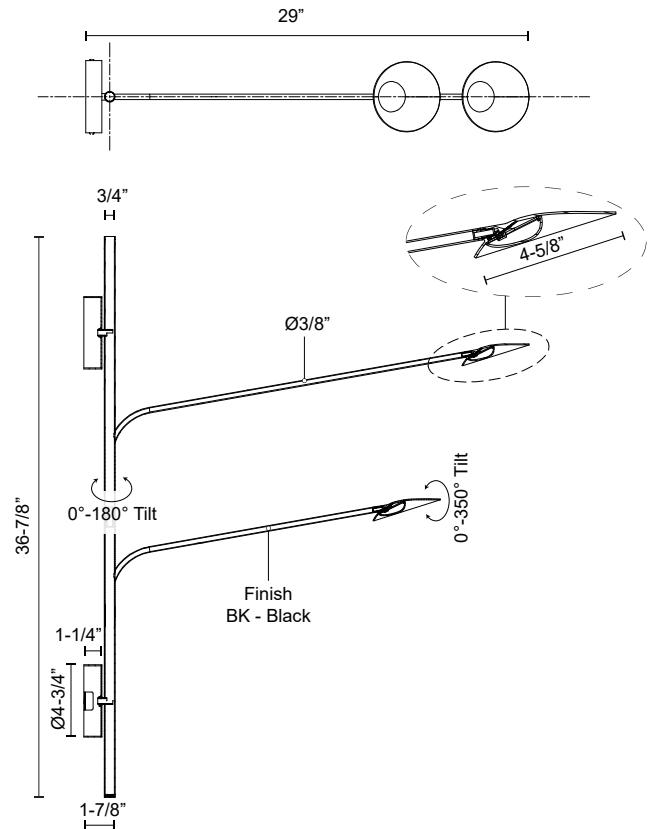

ROTAIRE WS90102

WALL

PROJECT

DESCRIPTION

Influenced by natural forms of flora, the Rotaire collection is a culmination of minimalist sensibilities and natural inspirations. Designed to mimic the form and flow of flowers and vines, the strong stems of this collection create the perfect frame for the illumination from each "leaf". The Rotaire is sure to bloom in both small and large spaces alike.

SPECIFICATION DETAILS

* For custom options, consult factory for details.

| | |
|-----------------------------|---|
| Fixture Dimensions | W4-5/8" x H36-7/8" x E29" |
| Light Source | LED with DC Driver |
| Wattage | 14W |
| Total Lumens | 1015lm |
| Delivered Lumens | 920lm* |
| Voltage | 120V |
| Color Temperature | 3000K |
| CRI (Ra) | 90CRI |
| Optional Color Temps | 2700K - 5000K Available, Minimum Order Quantities Apply |
| LED Rated Life | 50,000 hours |
| Dimming | 100% - 10%, TRIAC or ELV Dimmer (Not Included) |
| Diffuser Details | Frosted acrylic diffuser |
| Shade Details | Cast Aluminum Shade |
| Location | Dry |
| Warranty | 5 Years |
| Mounting Style | All Orientation; Wall; |
| CEC Title 24 JA8 | Yes, JA8-19 |
| Canopy Dimensions | D4-3/4" x E1-1/4" |
| Finish Option(s) | Black |