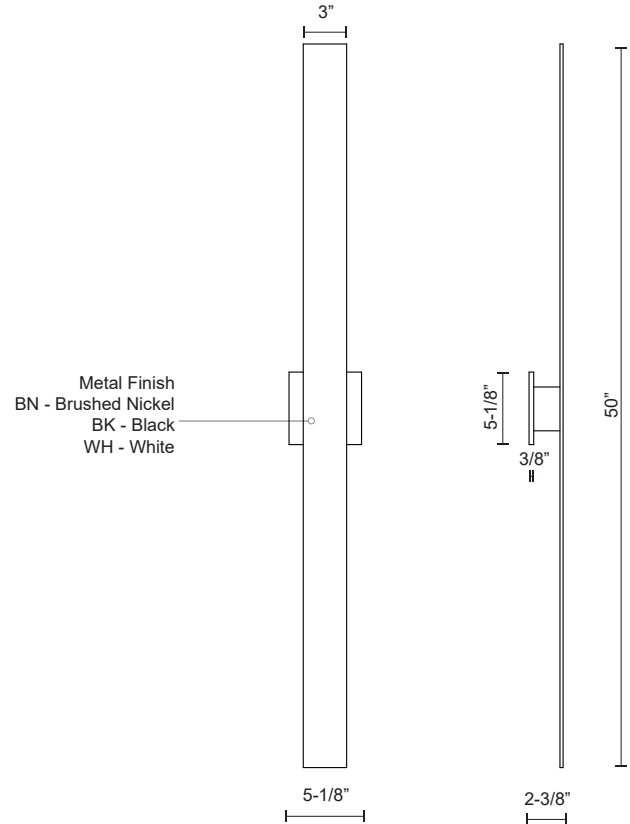

VESTA AT7950

WALL

PROJECT

DESCRIPTION

Timeless simplicity with versatile purpose is offered with this wall sconce that measures 50 inches in length. Vesta mounts horizontally or vertically from a matching aluminum square affixed in the middle of the rectangular beam of formed aluminum. The concealed LEDs illuminate the mounting plane creating pool of light on the wall. Vesta is available in three different finishes: black or white powder coating and brushed nickel.

AT7950-BN
Brushed Nickel

AT7950-BK
Black

AT7950-WH
White

SPECIFICATION DETAILS

* For custom options, consult factory for details.

Fixture Dimensions	W3" x H50" x E2-3/8"
Light Source	AC LED Module
Wattage	58W
Total Lumens	4800lm
Delivered Lumens	BK-3026lm; BN-3069lm; WH-3226lm;
Voltage	120V
Color Temperature	3000K
CRI (Ra)	90CRI
Optional Color Temps	2700K - 5000K Available, Minimum Order Quantities Apply
LED Rated Life	50,000 hours
Dimming	100% - 10%, ELV Dimmer (Not Included)
Glass Details	Frosted Glass
ADA Compliant	Yes
Location	Wet
Compliance	ADA
Warranty	5 Years
Illumination Direction	Backlit
Mounting Style	All Orientation; Wall;
Canopy Dimensions	W5-1/8" x H5-1/8" x E3/8"