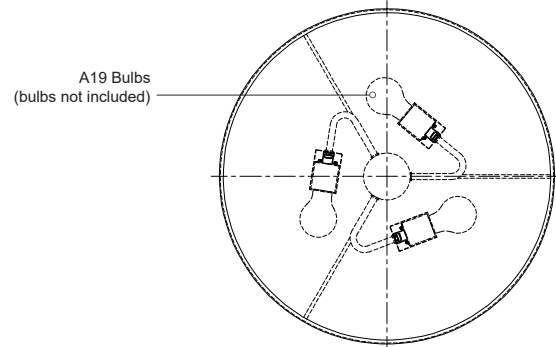

GREGORY 41083

PENDANTS

PROJECT

41083B
Black

41083W
White

SPECIFICATION DETAILS

* For custom options, consult factory for details.

Fixture Dimensions	D19-3/4" x H8"
Lamp Type	Incandescent, A19, Medium Base
Wattage	3 x 60W
Voltage	120V
Diffuser Details	White Acrylic Diffuser
Shade Details	Textured Linen Shade
Adjustable	Yes
Rod Length	46" Max (3x12" + 1x6" + 1x4")
Product Adaptor	ADP002BN, Sold Separately
Location	Dry
Bulbs Included	No
Warranty	5 Years
Canopy Dimensions	D4-3/4" x H3/4"

DESCRIPTION

Three lamp pendant with a round drum shape textured linen shade in your choice of two colors, acrylic bottom diffuser. Metal details in brushed nickel.

KUZCO

19054 28TH AVENUE
SURREY - BC V3Z 6M3
CANADA