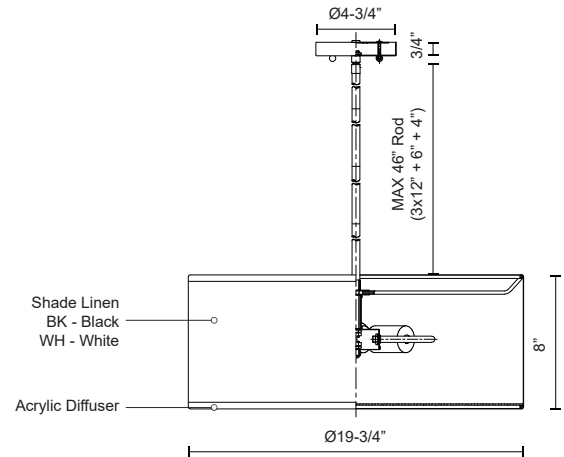

GREGORY 41083

PENDANTS

PROJECT

41083B
Black

41083W
White

SPECIFICATION DETAILS

* For custom options, consult factory for details.

Fixture Dimensions	D19-3/4" x H8"
Lamp Type	Incandescent, A19, Medium Base
Wattage	3 x 60W
Voltage	120V
Diffuser Details	White Acrylic Diffuser
Shade Details	Textured Linen Shade
Adjustable	Yes
Rod Length	46" Max (3x12" + 1x6" + 1x4")
Product Adaptor	ADP002BN, Sold Separately
Location	Dry
Bulbs Included	No
Warranty	5 Years
Canopy Dimensions	D4-3/4" x H3/4"

DESCRIPTION

Three lamp pendant with a round drum shape textured linen shade in your choice of two colors, acrylic bottom diffuser. Metal details in brushed nickel.

KUZCO

19054 28TH AVENUE
SURREY - BC V3Z 6M3
CANADA