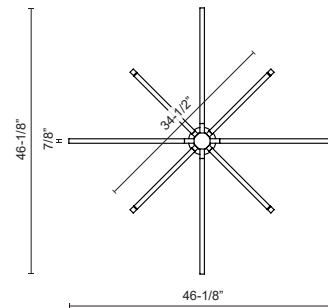

DESCRIPTION

Sirius' array of elements emanate from a single point in a starburst of light. A visual statement that draws the eye as the burnished finish interplays with the light, revealing shifting highlights and shadows. Contemporary and decorative.