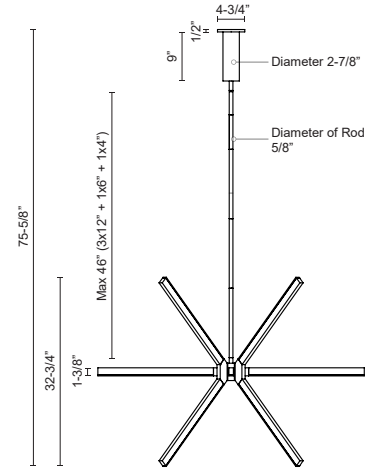

DESCRIPTION

Sirius' array of elements emanate from a single point in a starburst of light. A visual statement that draws the eye as the burnished finish interplays with the light, revealing shifting highlights and shadows. Contemporary and decorative.