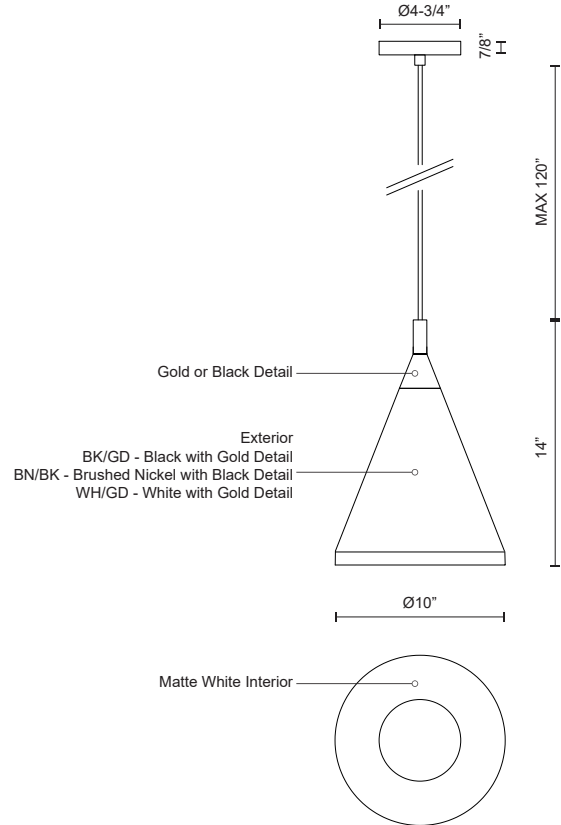

**DOROTHY
492710
PENDANTS**

PROJECT

DESCRIPTION

Single lamp pendant with conical aluminum shade with fine powder-coated or plated finishes with contrasting finial. Exterior shade colors are black or white with gold detail or brushed nickel with black detail. Suspended by cloth cable. Available in 3 sizes.

492710-BN/BK
Brushed Nickel with
Black detail

492710-BK/GD
Black with Gold
detail

492710-WH/GD
White with Gold
detail

SPECIFICATION DETAILS

* For custom options, consult factory for details.

Fixture Dimensions	D10" x H14"
Lamp Type	Incandescent, Medium Base
Wattage	1 x 60W
Voltage	120V
Shade Details	Spun Aluminum Shade
Adjustable	Yes
Wire Length	120" Max
Wire Type	Color Matching SVT Cord
Location	Dry
Bulbs Included	No
Warranty	5 Years
Canopy Dimensions	D4-3/4" x H7/8"