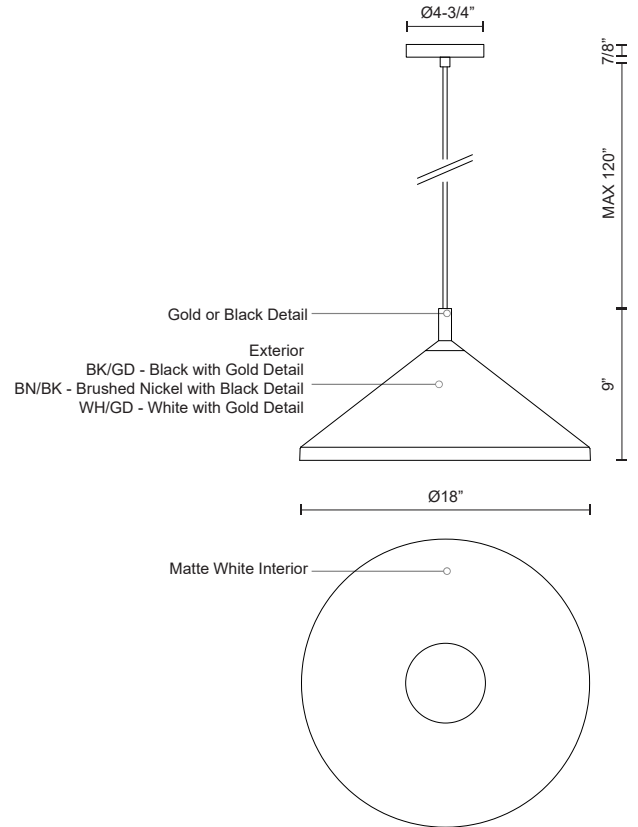

DOROTHY
493118
 PENDANTS

PROJECT

DESCRIPTION

Single lamp pendant with conical aluminum shade with fine powder-coated or plated finishes with contrasting finial. Exterior shade colors are black or white with gold detail or brushed nickel with black detail. Suspended by cloth cable. Available in 2 sizes.

493118-BN/BK

Brushed Nickel with
Black detail

493118-BK/GD

Black with Gold
detail

493118-WH/GD

White with Gold
detail

SPECIFICATION DETAILS

* For custom options, consult factory for details.

Fixture Dimensions	D18" x H9"
Lamp Type	Incandescent, Medium Base
Wattage	1 x 60W
Voltage	120V
Shade Details	Spun Aluminum Shade
Adjustable	Yes
Wire Length	120" Max
Wire Type	Color Matching SVT Cord
Location	Dry
Bulbs Included	No
Warranty	5 Years
Canopy Dimensions	D4-3/4" x H7/8"